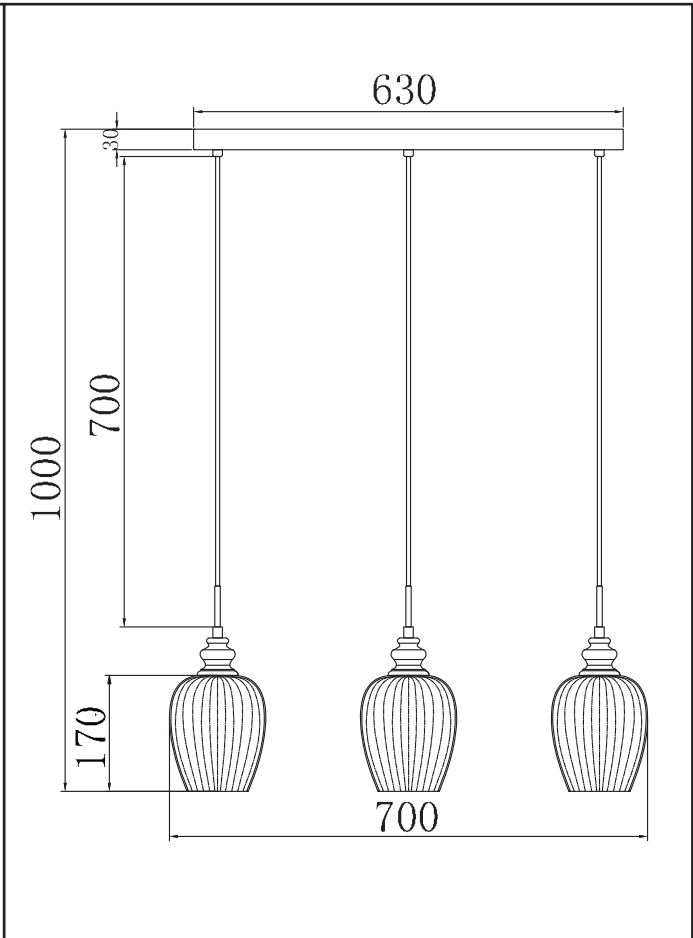

Instruction

3 x E14 (40w)

MAYTONI
DECORATIVE LIGHTING
www.maytoni.de