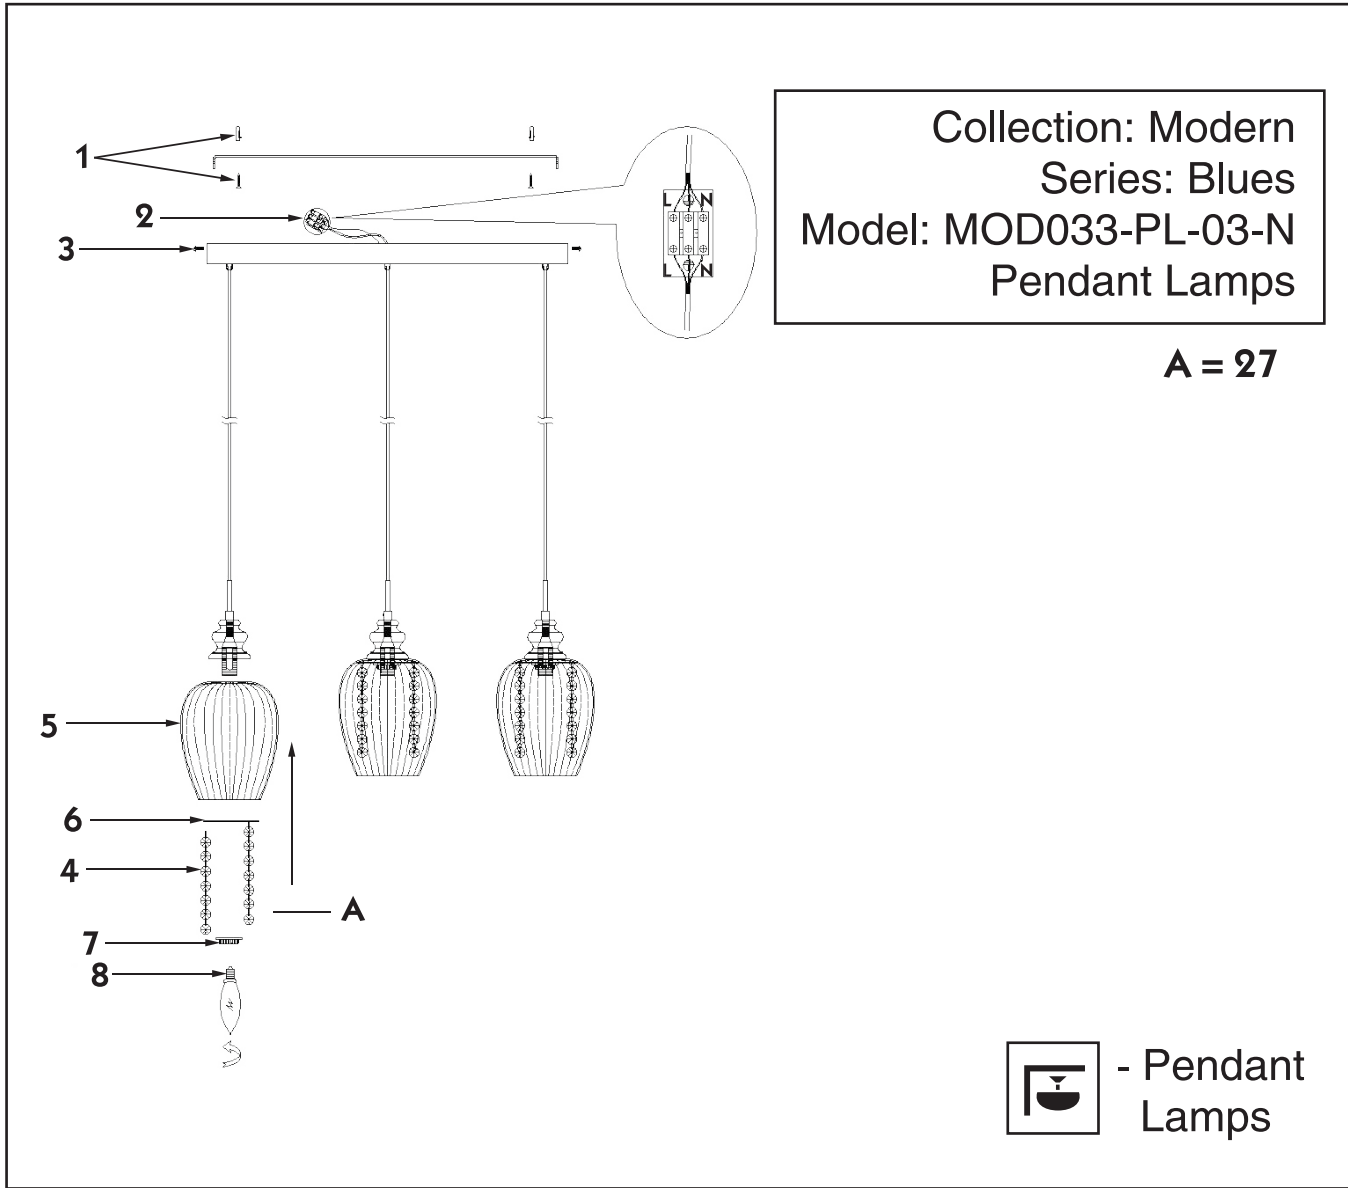

Instruction

3 x E14 (40w)

MAYTONI
DECORATIVE LIGHTING
www.maytoni.de