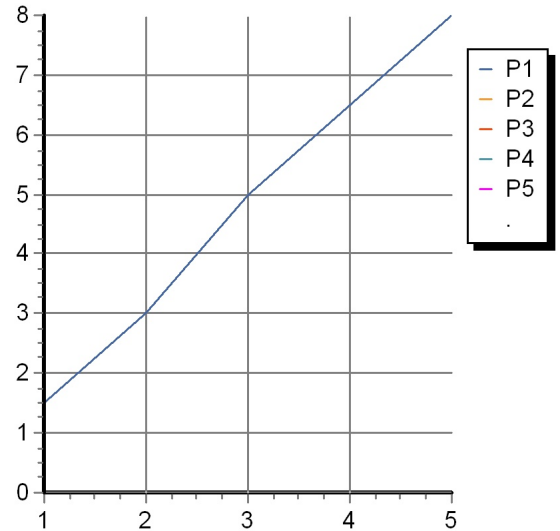

## MISCELLANEOUS

Z93994

Disegno Complessivo / Overall Drawing

## MISCELLANEOUS

Z93994 Portate / Flowrates (lt/min)

PRESSIONE PRESSURE	1 BAR	2 BAR	3 BAR	4 BAR	5 BAR
DOCCETTA HANDSHOWER P1	1,5	3	5	6,5	8
P2					
P3					
P4					
P5					

## MISCELLANEOUS

Z93994 Pesi e Misure / Weights and Sizes

Peso ( Kg ) Weight ( lb )	1,15 ( Kg )	2,54 ( lb )
Volume test ( dc3 ) - ( in3 )	4,42 ( dc3 )	269,48 ( in3 )
h ( mm ) - ( in )	120,00 ( mm )	4,72 ( in )
L1 ( mm ) - ( in )	160,00 ( mm )	6,30 ( in )
L2 ( mm ) - ( in )	230,00 ( mm )	9,06 ( in )