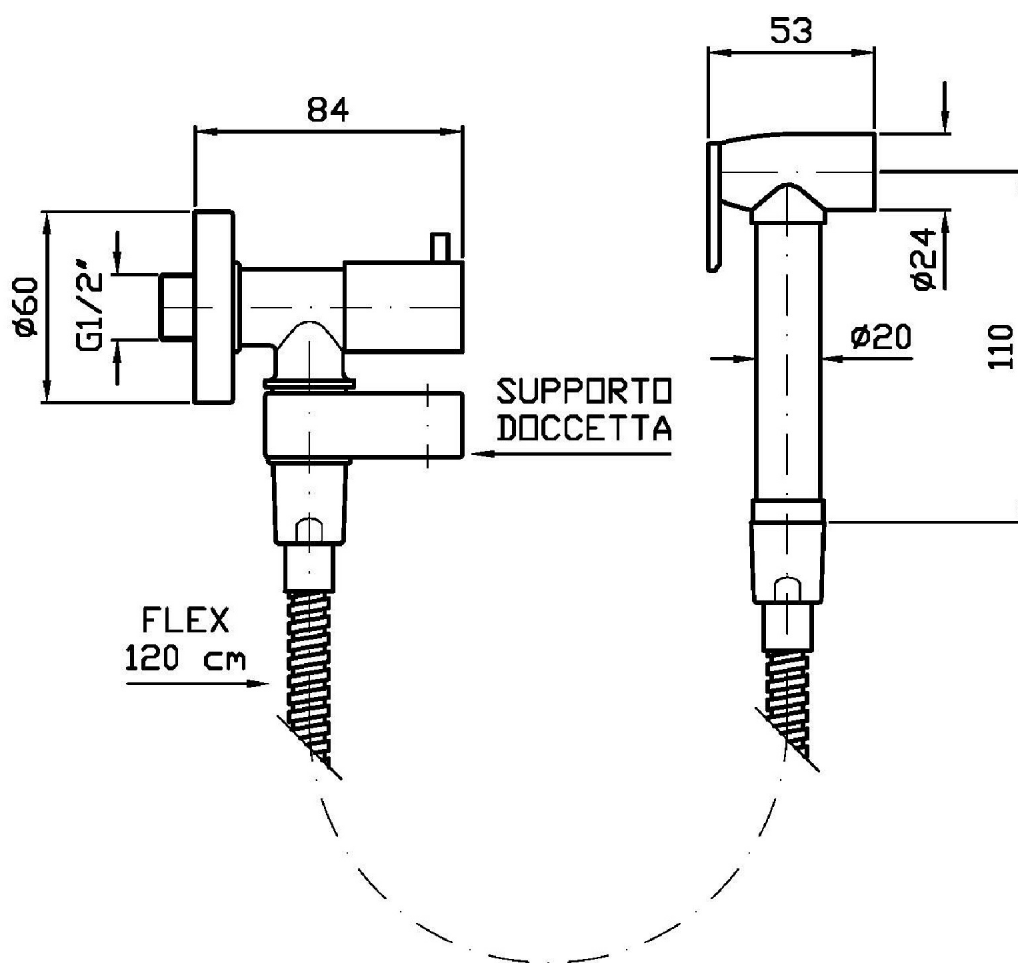

## MISCELLANEOUS

Z93994

Rubinetto shut-off. / Shut-off valve.

Rubinetto shut-off da 1/2" con appendidoccia integrato, doccetta con pulsante, flessibile da 1500 mm.

1/2" shut-off valve with handshower support, handspray with on/off button and shower hose 1500 mm.

## MISCELLANEOUS

Z93994 Portate / Flowrates (lt/min)

PRESSIONE PRESSURE	1 BAR	2 BAR	3 BAR	4 BAR	5 BAR
DOCCETTA HANDSHOWER P1	1,5	3	5	6,5	8
P2					
P3					
P4					
P5					

## MISCELLANEOUS

Z93994 Pesi e Misure / Weights and Sizes

Peso ( Kg ) Weight ( lb )	1,15 ( Kg )	2,54 ( lb )
Volume test ( dc3 ) - ( in3 )	4,42 ( dc3 )	269,48 ( in3 )
h ( mm ) - ( in )	120,00 ( mm )	4,72 ( in )
L1 ( mm ) - ( in )	160,00 ( mm )	6,30 ( in )
L2 ( mm ) - ( in )	230,00 ( mm )	9,06 ( in )