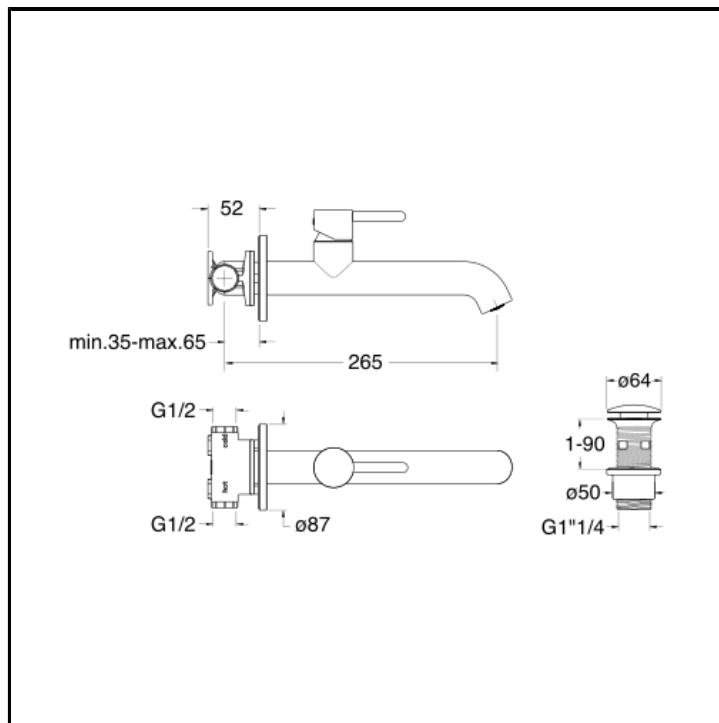

Complete wall mounted basin mixer LARGE with 1"1/4 Up&Down waste

FINITURE

 Brushed stainless steel AISI

FEATURES (MODEL NAME SIDE)

- Large

COMMAND

- Monocontrol

INSTALLATION