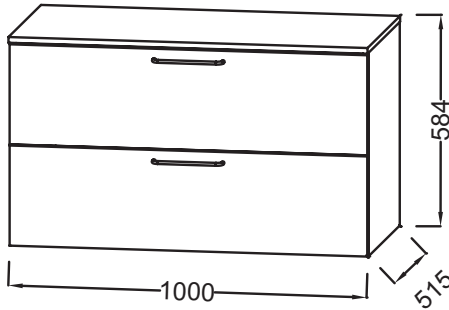

EB2549-R7

Collection: ODÉON RIVE GAUCHE

Finish*:

Main features:

Features

- DIMENSIONS: 100 x 0 x 0 cm
- MATERIAL: Lacquer or melamine
- NORMS AND REGULATION: NF
- VERSION: Bronze handle
- HANDLE : Attached wire handle
- FIXING: Installer selects fixings set according to wall support
- WEIGHT: 42 kg
- INSTALLATION TYPE: Wall-hung
- STORAGE TYPE: Drawer
- TYPE OF COORDINATING FURNITURE : Drawer unit
- INSIDE FINISH: Grey

Consumer benefits

- PRACTICAL: Additional storage solution
- SOUND COMFORT: Drawers equipped with a damper close system
- PERFECT FINISH: Wide choice of finishes

Technical drawing

Product Specification: Drawer unit 100 cm, 2 drawers, bronze wire handles. EB2549-R7. Collection: ODÉON RIVE GAUCHE. DIMENSIONS: 100 x 0 x 0 cm. WEIGHT: 42 kg. MATERIAL: Lacquer or melamine. INSTALLATION TYPE: Wall-hung. NORMS AND REGULATION: NF. STORAGE TYPE: Drawer. VERSION: Bronze handle. TYPE OF COORDINATING FURNITURE : Drawer unit. HANDLE : Attached wire handle. INSIDE FINISH: Grey. FIXING: Installer selects fixings set according to wall support.