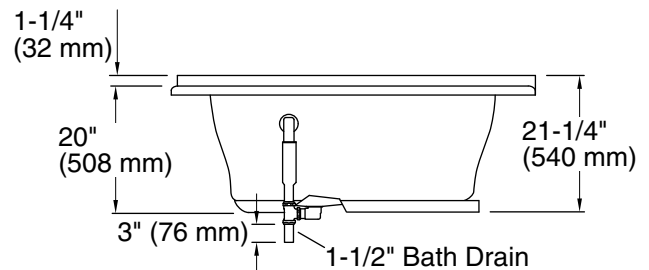

## Technical Information

All product dimensions are nominal.

Installation:	Corner
Drain location:	Center
Basin area, bottom:	44" x 36" (1118 mm x 914 mm)
Basin area, top:	56" x 43" (1422 mm x 1092 mm)
Weight:	51 lbs (23.1 kg)
Minimum floor load:	35 lbs/ft <sup>2</sup> (170.9 kg/m <sup>2</sup> )
Water depth:	15" (381 mm)
Water capacity:	76 gal (287.7 L)