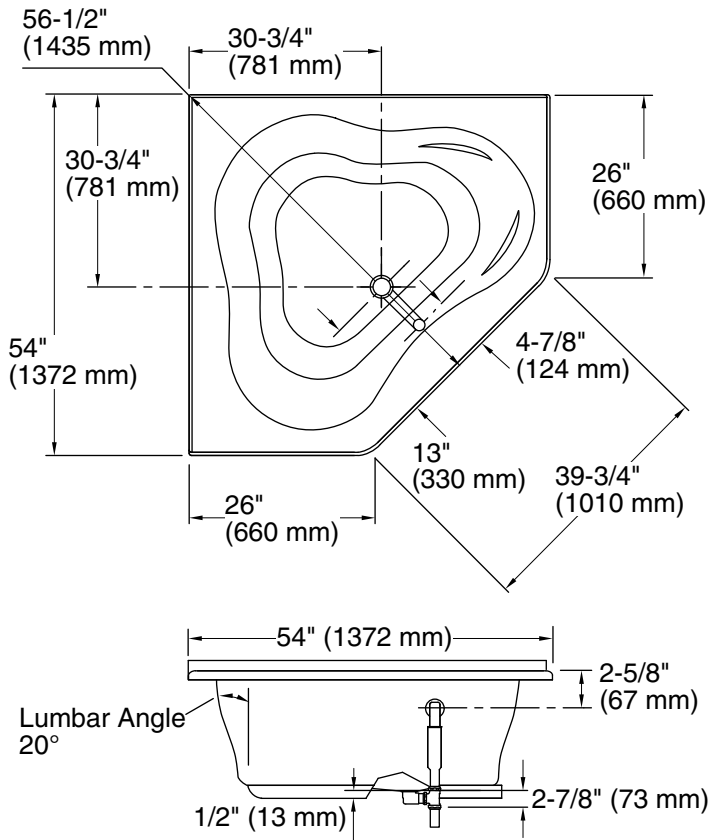

No change in measurements if connected with drain illustrated. (K-11677)