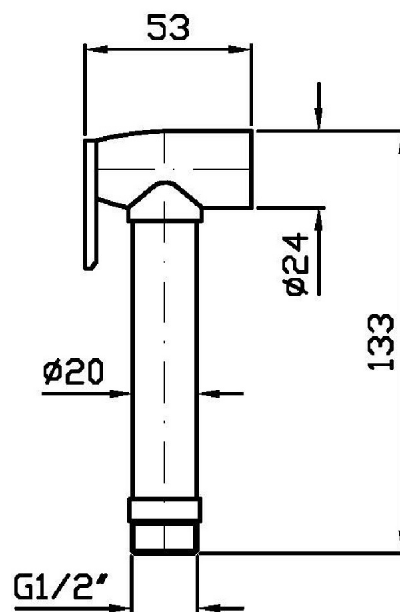

Marchio / Brand ZUCCHETTI

Classe / Class VARI

MISCELLANEOUS

Z94248

Doccetta wc/bidet con pulsante shut-off. / WC/bidet handshower with shut-off button.

Doccetta wc/bidet in ottone con pulsante shut-off per idroscopino, dotata di riduttore di portata.

WC/bidet brass handshower with shut-off button for hydrobrush and water flow reducer.

Finiture / Finishes

	 C3	 C8	 C40	 C41	 C50	 C51
Cromo / Chrome	Nickel Spazzolato / Brushed Nickel	Nickel Lucido / Polished Nickel	Oro / Gold	Oro spazzolato / Brushed Gold	Metal Black / Metal Black	Metal Black spazzolato / Brushed Metal Black
 P70	 W1	 N1	 N7			
PVD Oro Rosa / PVD Rose Gold	Bianco Opaco Goffrato / Embossed Matt White	Nero Opaco Goffrato / Embossed Matt Black	Nero Soft Touch / Soft Touch Black			

MISCELLANEOUS

Z94248

Disegno Complessivo / Overall Drawing

MISCELLANEOUS

Z94248

Pesi e Misure / Weights and Sizes

Peso (Kg) Weight (lb)	0,23 (Kg)	0,51 (lb)
Volume test (dc3) - (in3)	1,27 (dc3)	77,50 (in3)
h (mm) - (in)	75,00 (mm)	2,95 (in)
L1 (mm) - (in)	130,00 (mm)	5,12 (in)
L2 (mm) - (in)	130,00 (mm)	5,12 (in)