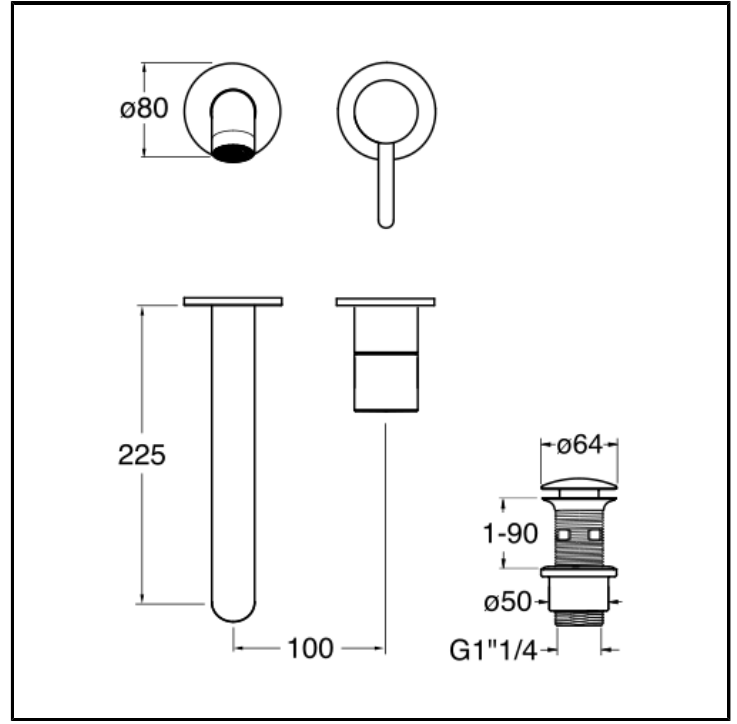

Wall mounted basin mixer LARGE external parts for CRICS200 (right side) - CRICS201 (left side) with 1"1/4 Up&Down waste

FINITURE

 Brushed stainless steel AISI

FEATURES (MODEL NAME SIDE)

- Large

COMMAND

- Monocontrol