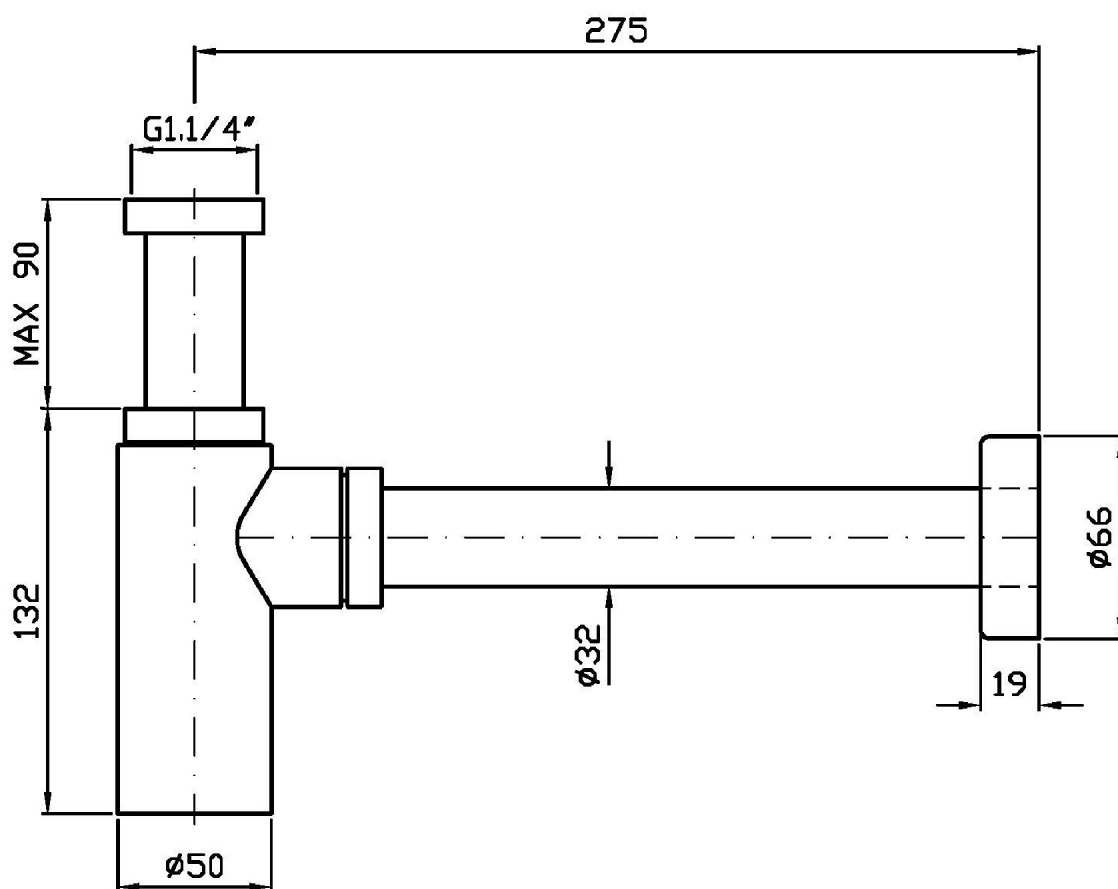

## MISCELLANEOUS

Z9502P

Sifone. / Bottle trap.

Sifone da 1 ¼" senza piletta.

1 ¼" bottle trap without plug.

## MISCELLANEOUS

Z9502P

Pesi e Misure / Weights and Sizes

Peso ( Kg ) Weight ( lb )	1,10 ( Kg )	2,43 ( lb )
Volume test ( dc3 ) - ( in3 )	4,05 ( dc3 )	247,15 ( in3 )
h ( mm ) - ( in )	70,00 ( mm )	2,76 ( in )
L1 ( mm ) - ( in )	150,00 ( mm )	5,91 ( in )
L2 ( mm ) - ( in )	385,00 ( mm )	15,16 ( in )