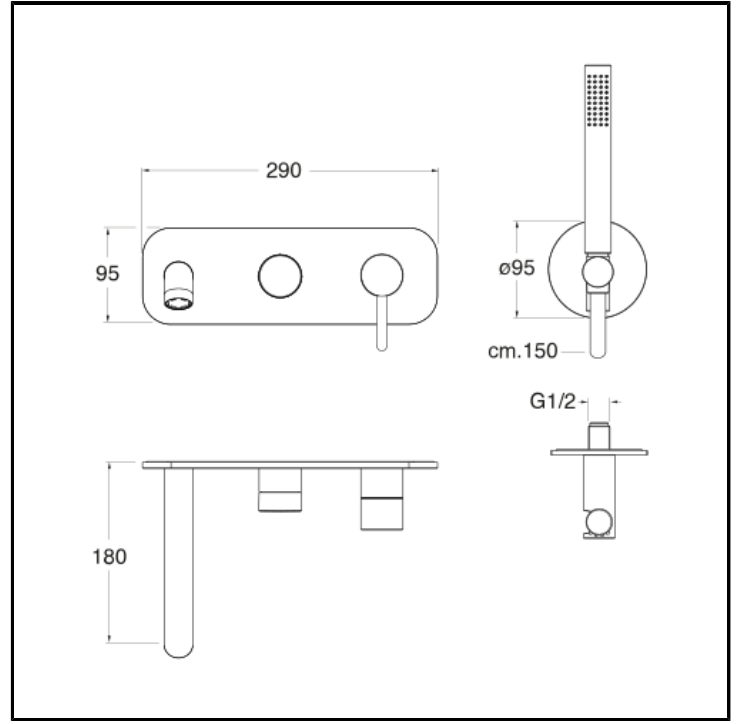

Bath/shower mixer external parts for CRICS100 (right side) - CRICS101 (left side) with 2 outlet diverter, LONG LIFE flexible hose, anti-lime hand shower