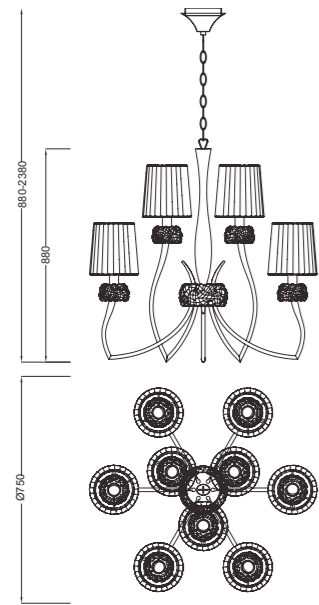

Sus acabados son en cromo brillo para sus estructuras, cristal transparente en sus remates singulares y organza blanca para sus pantallas, albergando luz E/27 en sus portalámparas.

LOEWE collection, mixture of gentle and simple stroke in the central body, unique details of bubbled shaped glass with organza shade that makes an entire elegance and transmits a tender light to any spaces. It proves a distinctive and sophisticated look by its sparkle and transparencies.

LOEWE is composed series of pendants with different sizes and layouts as well as wall lamp, table lamp and floor lamp that originally designed. They can be adapted to either pure classic style or avant-garde as a special accent.

Their structures are finished by polished chrome ending its unique transparent glass with white organza shade. Using E27 lampholders.

4630/4730 - Colgante/Pendant Lamp

- 4630**
 E14 9x13W - 220/240V (no incl.)
 Cromo - Chrome Pantalla blanca - White Shade
- 4730**
 E14 9x13W - 220/240V (no incl.)
 Cuero - Antique brass Pantalla blanca - White Shade