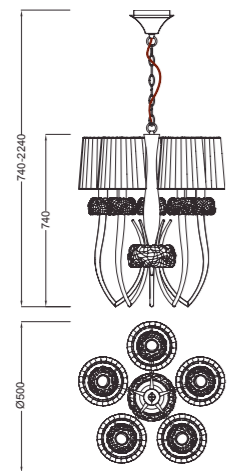

4632/4732 - Colgante/Pendant Lamp

1. **4632**
   E14 5x13W - 220/240V (no incl.)
   Cromo - Chrome Pantalla blanca - White Shade
2. **4732**
   E14 5x13W - 220/240V (no incl.)
   Cuero - Antique brass Pantalla blanca - White Shade