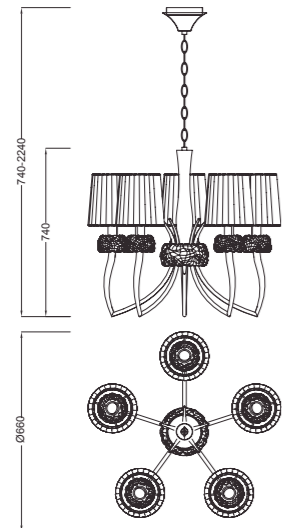

4631/4731 - Colgante/Pendant Lamp