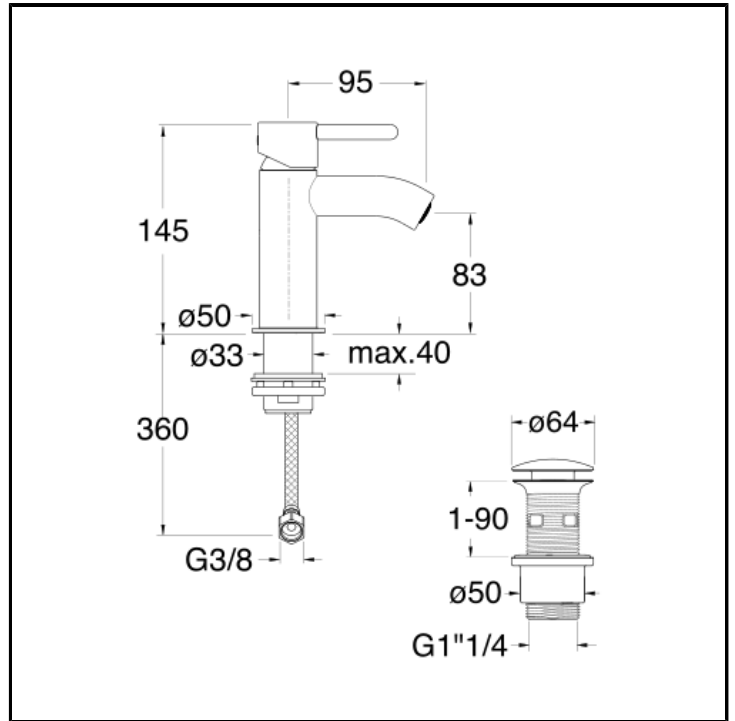

# CRIIX320

Bidet mixer with 1"1/4 Up&Down waste