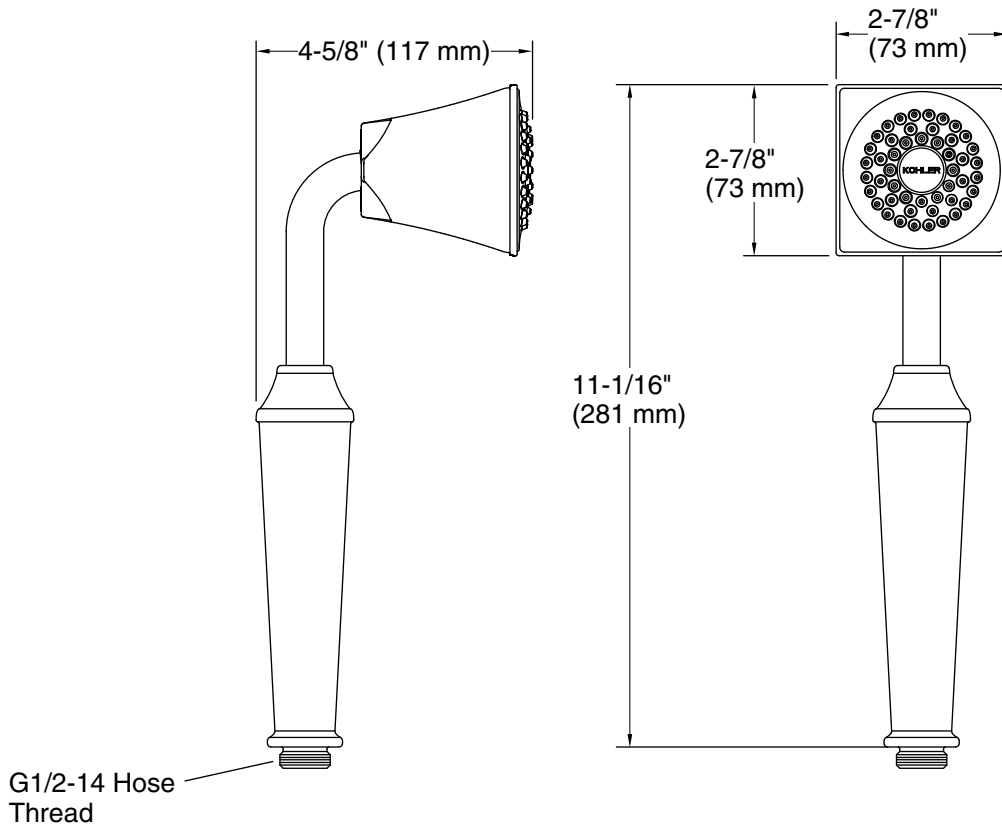

Technical Information

All product dimensions are nominal.

Drain included: No

Notes

Install this product according to the installation guide.

Plumbing codes require an atmospheric vacuum breaker (such as Kohler Model K-9660) be installed in-line with handshowers. Please consult with local plumbing officials.

OBC compliant when installed to the specific requirements of these regulations.