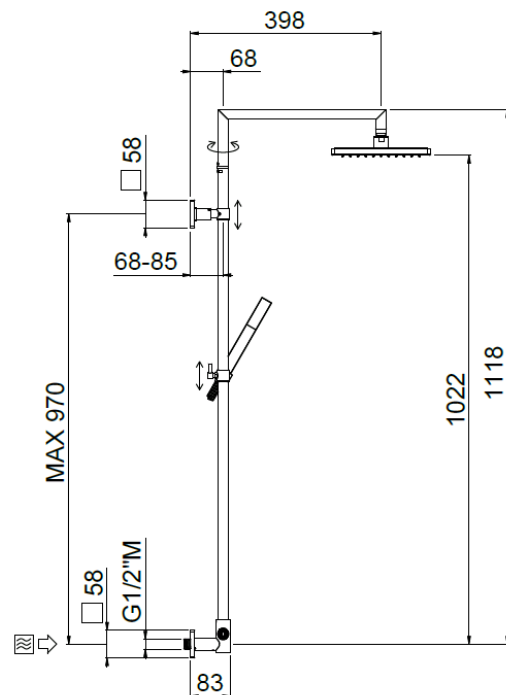

## TECHNICAL INFORMATION

Turning shower column Ø 20 with adjustable mounting with articulated shower holder, built-in holder, adjustable upper holder and diverter. Non-liming square ultra-thin shower head 300x300 in stainless steel. Brass non-liming inspectable one jet square shower. PVC smooth double anti-torsion flexible hose cm 150. CHROME

## SPARE PARTS

## TECHNICAL DRAWING