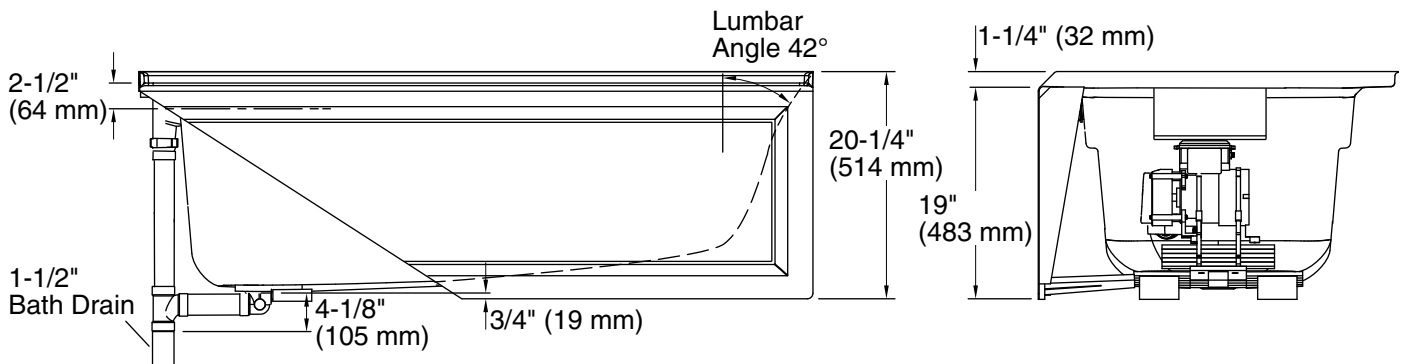

No change in measurements if connected with drain illustrated. (K-7272)