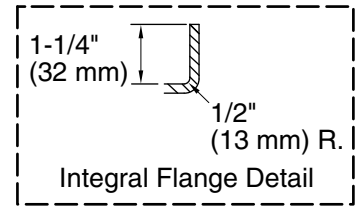

No change in measurements if connected with drain illustrated. (K-7272)