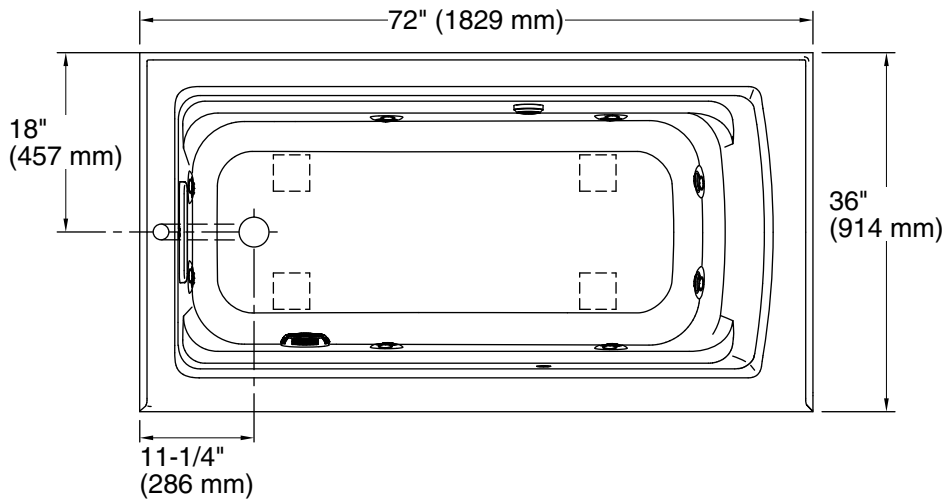

No change in measurements if connected with drain illustrated. (K-7272)

Required Electrical Service

One dedicated circuit required, protected with Class A Ground-Fault Circuit-Interrupter (GFCI). Outside North America, this device may be known as a Residual Current Device (RCD).

Pump, Heated   120 V, 15 A, 60 Hz
Surface:

Technical Information

All product dimensions are nominal.

Installation: Three-wall alcove
Drain location: Left
Basin area, bottom: 51-3/8" x 21" (1305 mm x 533 mm)
Basin area, top: 64-1/2" x 30-1/2" (1638 mm x 775 mm)
Weight: 141 lbs (64 kg)
Minimum floor load: 43 lbs/ft² (209.9 kg/m²)
Water depth: 15" (381 mm)
Water capacity: 72 gal (272.5 L)
Electrical component rating: Pump: 120 V, 7 A, 60 Hz
                                                 Heated Surface: 120 V, 0.5 A, 60 Hz
Pump speed: Single
Minimum flat for door: 1-9/16" (40 mm)

Notes

Measure your actual product for rough-in details. Install this product according to the installation instructions.

The hot water supply should be 70% of the capacity of the bath or greater. Installations will vary.

ADA compliant when installed to the specific requirements of these regulations.