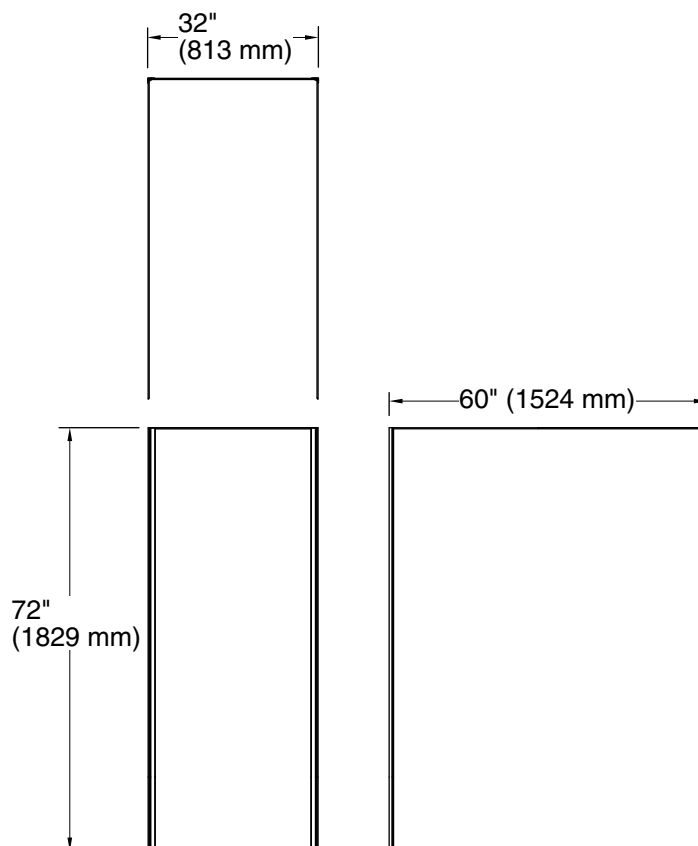

Features

- Includes two 32" x 72" walls, one 60" x 72" wall, and two 72" corner joints.
- No need to install trim. Factory-installed edge provides a finished look for walls.
- Joint system hides caulk and silicone, leaving fewer places for mold to grow and simplifying cleaning.
- Coordinates with Choreograph shower accessories and storage (sold separately).

Installation

- In-field trimmable.
- Adheres to water-resistant wallboard.
- For a 60" x 32" x 72" three-wall alcove or smaller.
- Intended for following use – residential (single family & multifamily) and hotel guest rooms.

Included Components

Product consists of:

K-97608 60"x72" Wall Panel
K-97605 32"x72" Wall Panel
K-97605 32"x72" Wall Panel
K-97635 96" Corner Joint

Codes/Standards

ASTM E162
ASTM E662

KOHLER® Limited Warranty – Choreograph™ Walls and Accessories

Technical Information

All product dimensions are nominal.

Installation: Three-wall alcove

Material Thickness: 3/16" (5 mm)

Notes

Measure your actual product for rough-in details.

Install this product according to the installation instructions.