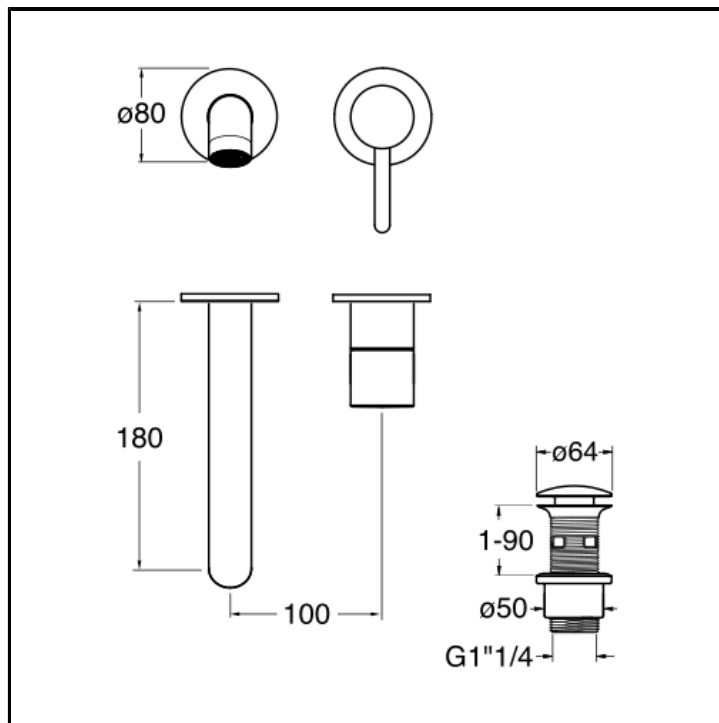

Wall mounted basin mixer REGULAR external parts for CRICS200 (right side) - CRICS201 (left side) with 1"1/4 Up&Down waste