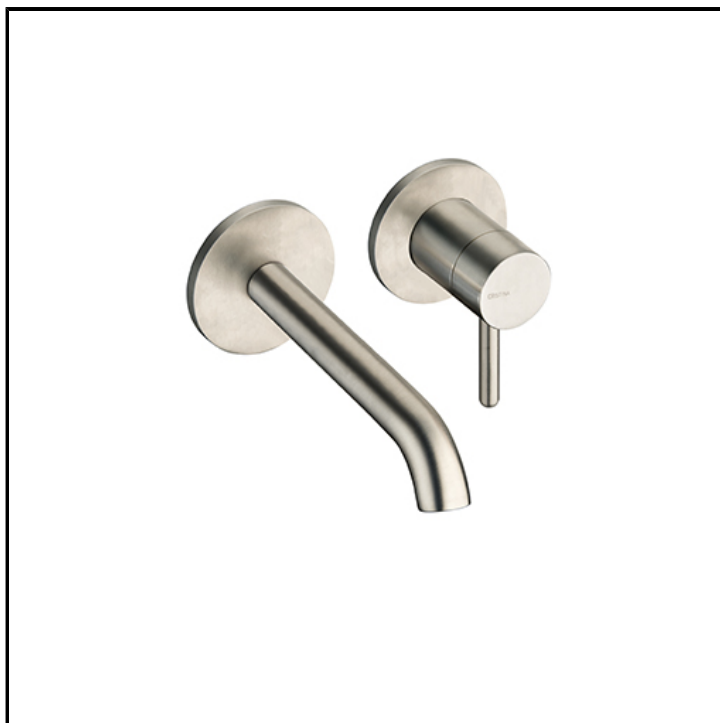

Wall mounted basin mixer REGULAR external parts for CRICS200 (right side) - CRICS201 (left side) with 1"1/4 Up&Down waste

## FINITURE

 Brushed stainless steel AISI

## FEATURES (MODEL NAME SIDE)

- Regular