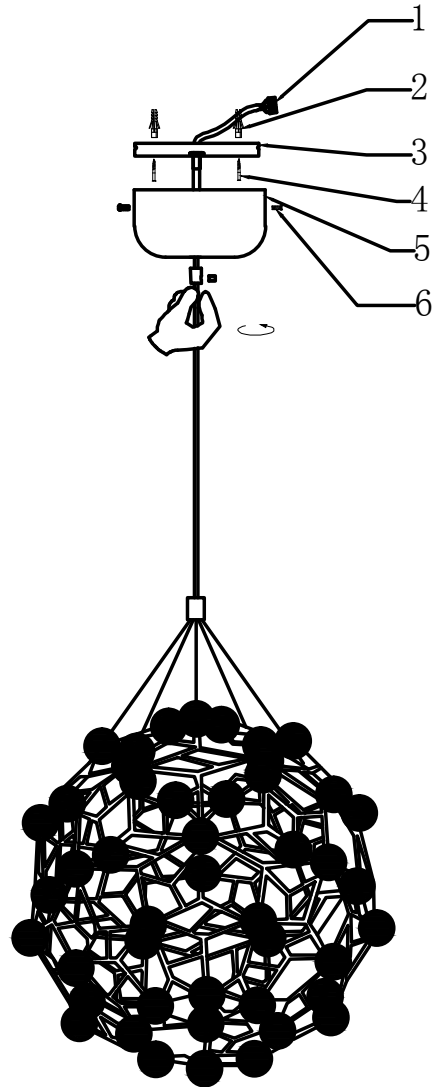

# Instruction

FR5131PL-L24G

MAX 20W  
1500 Lumen

Model: FR5131PL-L24G  
Collection: Modern  
Series: Sheila

Pendant Lamps