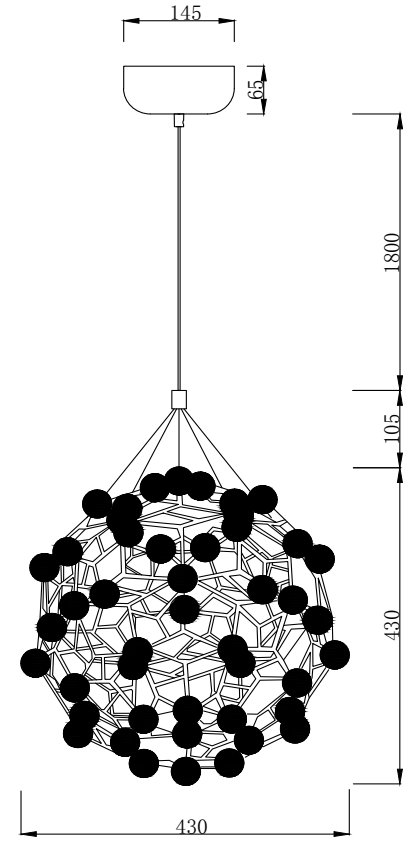

# Instruction

FR5131PL-L24G

MAX 20W  
1500 Lumen

Model: FR5131PL-L24G  
Collection: Modern  
Series: Sheila

Pendant Lamps