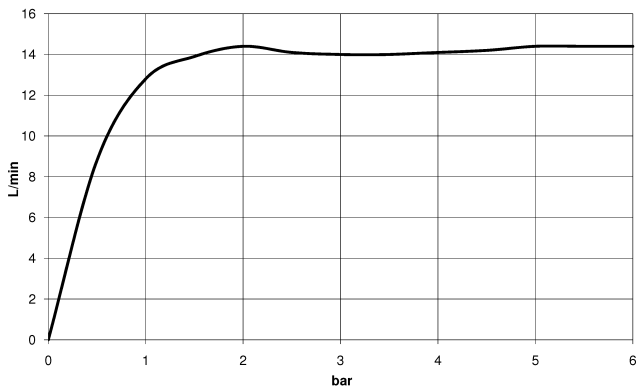

**TARA Shower pipe with shower thermostat without hand shower 300 mm -
Matte Black**

TARA

34 460 892

- shower with fixed riser projection 452mm
- overhead shower: rain flow
- rain shower Ø 300 mm
- rain shower with anti-scale system
- max. rainshower flow 14 l/min
- Function from: 10 l/min
- rotary diverter with volume control and shut-off function
- slide-on rosettes Ø 70 mm
- height of fittings up to rain shower (bottom edge) 964mm
- height of fittings up to top edge of elbow 1267mm
- gauge 150 mm - 13 mm
- metal shower hose 1750mm with integrated anti-twist protection
- 1/2" connection
- slide bar
- Pipe diameter 23.5 mm

This article does not include a hand shower!
Intrinsic protection against back flow.

	Matte Black	34 460 892-33
	Chrome	34 460 892-00
	Brushed Platinum	34 460 892-06
	Platinum	34 460 892-08
	Dark Chrome	34 460 892-19
	Brushed Durabronze (23kt Gold)	34 460 892-28
	Brushed Bronze	34 460 892-42
	Brushed Champagne (22kt Gold)	34 460 892-46
	Champagne (22kt Gold)	34 460 892-47
	Brushed Chrome	34 460 892-93
	Brushed Dark Platinum	34 460 892-99

**TARA Shower pipe with shower thermostat without hand shower 300 mm -
Matte Black**

TARA

34 460 892
mm [inches]
1:10

Flow rate chart

Codes & Standards

EN 1717

TARA Shower pipe with shower thermostat without hand shower 300 mm -
Matte Black