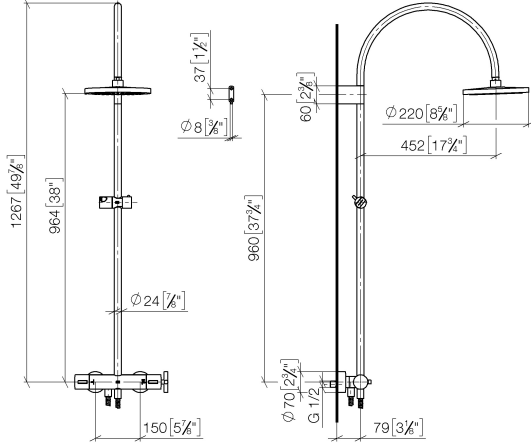

**TARA Shower pipe with shower thermostat without hand shower 300 mm -
Matte Black**

TARA

34 460 892

- shower with fixed riser projection 452mm
- overhead shower: rain flow
- rain shower Ø 300 mm
- rain shower with anti-scale system
- max. rainshower flow 14 l/min
- Function from: 10 l/min
- rotary diverter with volume control and shut-off function
- slide-on rosettes Ø 70 mm
- height of fittings up to rain shower (bottom edge) 964mm
- height of fittings up to top edge of elbow 1267mm
- gauge 150 mm - 13 mm
- metal shower hose 1750mm with integrated anti-twist protection
- 1/2" connection
- slide bar
- Pipe diameter 23.5 mm

**TARA Shower pipe with shower thermostat without hand shower 300 mm -
Matte Black**

TARA

34 460 892
mm [inches]
1:10

Flow rate chart

Codes & Standards

EN 1717

TARA Shower pipe with shower thermostat without hand shower 300 mm -
Matte Black

TARA

34 460 892

Certificates

Belgaqua_24-006-2

TARA Shower pipe with shower thermostat without hand shower 300 mm -
Matte Black

TARA

34 460 892

Product version from 4/1/2024

Parts for other
finishes can be found
here: [Chrome](#)

TARA Shower pipe with shower thermostat without hand shower 300 mm -
Matte Black

TARA

34 460 892

Spare parts list

Product version from 4/1/2024

No.	Item Number	Name	Quantity used	Delivery time
	04 12 05 091 00-33	shower	11	30