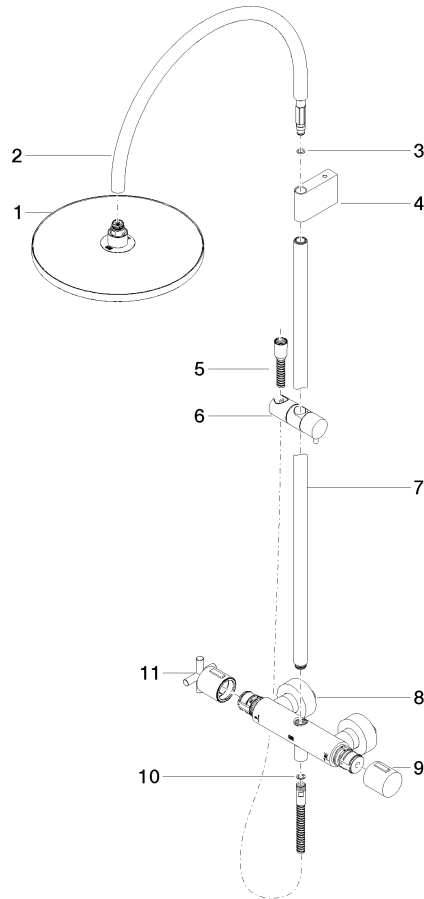

**TARA Shower pipe with shower thermostat without hand shower 300 mm -
Matte Black**

TARA

34 460 892

- shower with fixed riser projection 452mm
- overhead shower: rain flow
- rain shower Ø 300 mm
- rain shower with anti-scale system
- max. rainshower flow 14 l/min
- Function from: 10 l/min
- rotary diverter with volume control and shut-off function
- slide-on rosettes Ø 70 mm
- height of fittings up to rain shower (bottom edge) 964mm
- height of fittings up to top edge of elbow 1267mm
- gauge 150 mm - 13 mm
- metal shower hose 1750mm with integrated anti-twist protection
- 1/2" connection
- slide bar
- Pipe diameter 23.5 mm

**TARA Shower pipe with shower thermostat without hand shower 300 mm -
Matte Black**

TARA

34 460 892
mm [inches]
1:10

Flow rate chart

Codes & Standards

EN 1717

TARA Shower pipe with shower thermostat without hand shower 300 mm -
Matte Black

TARA

34 460 892

Certificates

Belgaqua_24-006-2

TARA Shower pipe with shower thermostat without hand shower 300 mm -
Matte Black

TARA

34 460 892

Product version from 4/1/2024

Parts for other
finishes can be found
here: [Chrome](#)

TARA Shower pipe with shower thermostat without hand shower 300 mm -
Matte Black

TARA

34 460 892

Spare parts list

Product version from 4/1/2024

No.	Item Number	Name	Quantity used	Delivery time
	04 12 05 091 00-33	shower	11	30