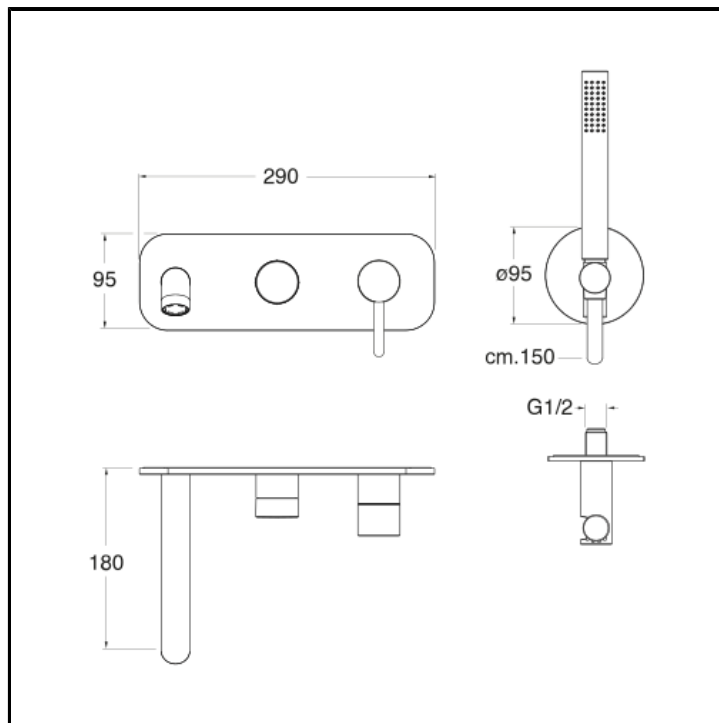

Bath/shower mixer external parts for CRICS100 (right side) - CRICS101 (left side) with 3 outlet diverter, anti-lime hand shower, LONG LIFE flexible hose

FINITURE

 Brushed stainless steel AISI

CHARACTERISTICS