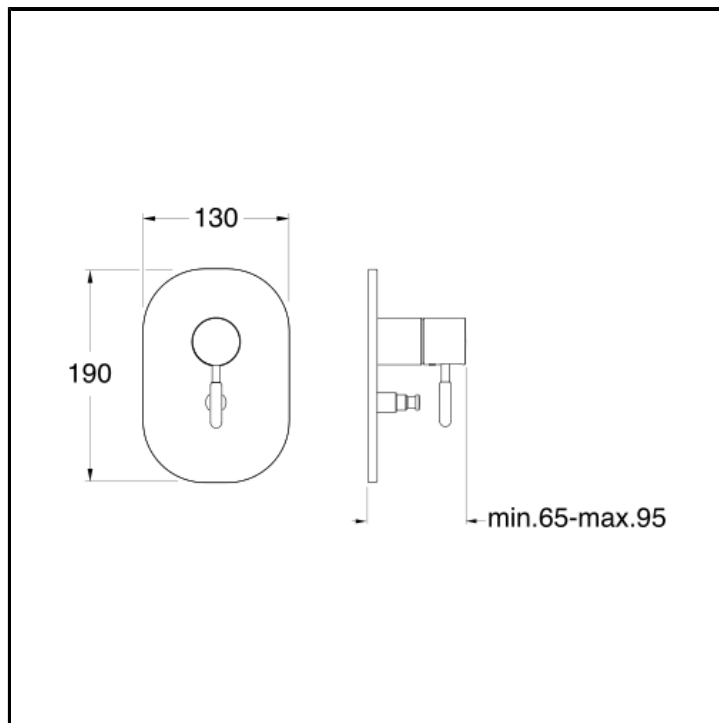

Bath/shower mixer external parts for CRICS535 with 2 outlet diverter

FINITURE

 Brushed stainless steel AISI

CHARACTERISTICS

-

COMMAND

- Monocontrol

INSTALLATION