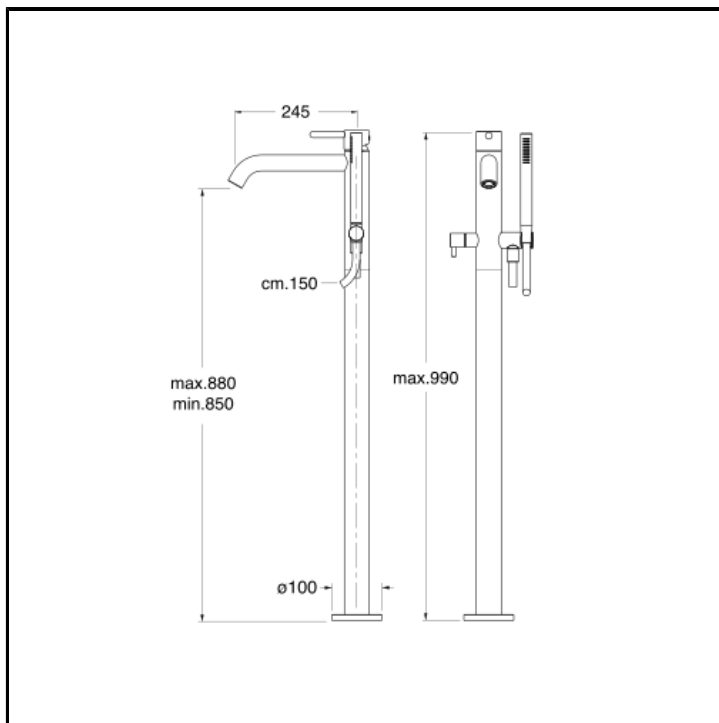

Floor mounted bath mixer external parts for CRICS290 with LONG LIFE flexible hose and anti-lime hand shower with independent mixing

FINITURE

 Brushed stainless steel AISI

CHARACTERISTICS

-

COMMAND

- Monocontrol