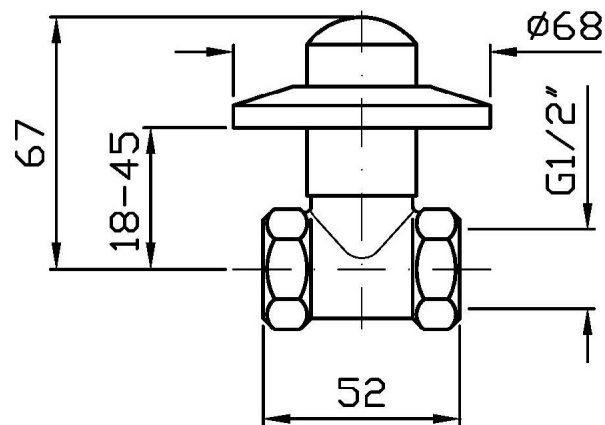

Marchio / Brand ZUCCHETTI

Classe / Class MISCELLANEOUS

MISCELLANEOUS

Z9361P.9500 Rubinetto incasso. / Built in stop valve.

Rubinetto incasso da 1/2" a cappuccio chiuso.

Built in stop valve 1/2" with lock shield cap.

MISCELLANEOUS

Z9361P.9500 Disegno Complessivo / Overall Drawing

Marchio / Brand ZUCCHETTI

Classe / Class MISCELLANEOUS

MISCELLANEOUS

Z9361P.9500 Pesì e Misure / Weights and Sizes

Peso (Kg) Weight (lb)	1,5 (Kg)	3,3069 (lb)
Volume (dc3) - (in3)	1,37 (dc3)	0,000084 (in3)
h (mm) - (in)	80 (mm)	3,149608 (in)
L1 (mm) - (in)	118 (mm)	4,6456718 (in)
L2 (mm) - (in)	145 (mm)	5,7086645 (in)