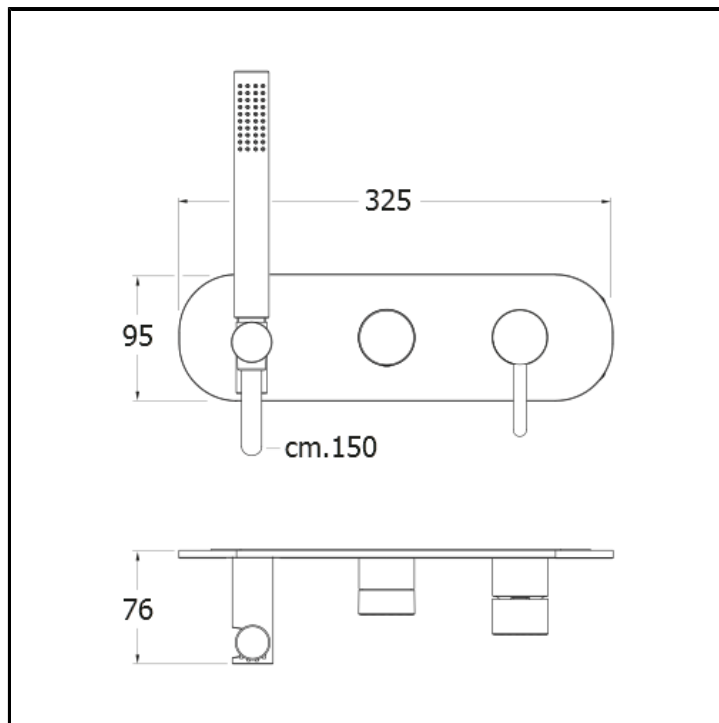

Bath/shower mixer external parts for CRICS100 (right side) - CRICS101 (left side) with 2 outlet diverter, anti-lime hand shower, LONG LIFE flexible hose

FINITURE

 Brushed stainless steel AISI

CHARACTERISTICS