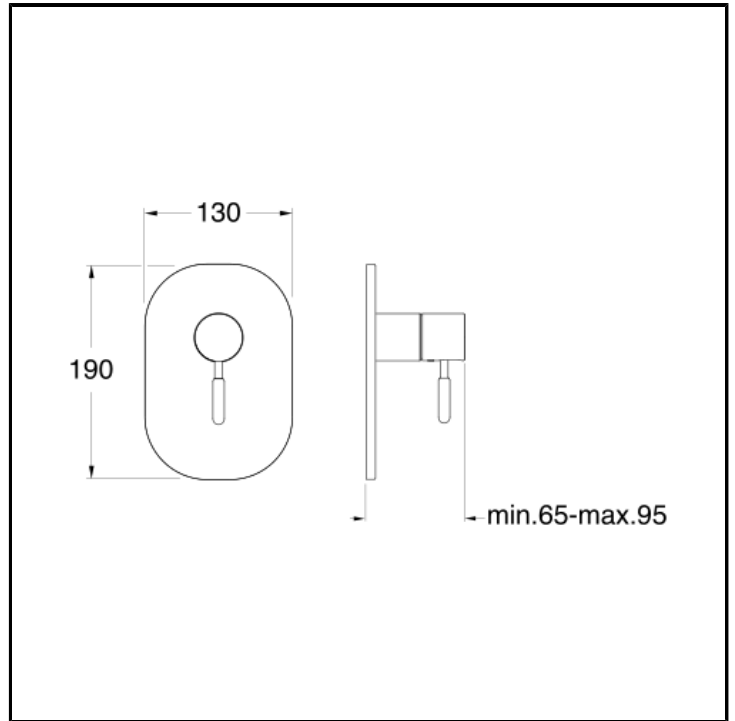

Shower mixer external parts for CRICS535