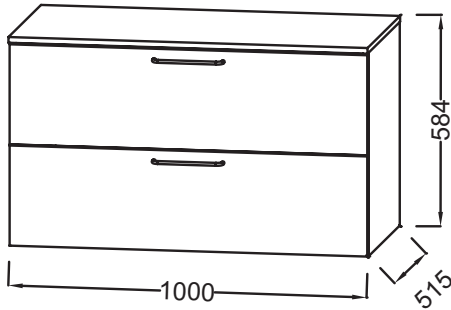

**EB2549-R8**

**Collection:** ODÉON RIVE GAUCHE

**Finish\*:**

**Main features:**

**Features**

- DIMENSIONS: 100 x 0 x 0 cm
- MATERIAL: Lacquer or melamine
- NORMS AND REGULATION: NF
- VERSION: Gold handle
- HANDLE : Attached wire handle
- FIXING: Installer selects fixings set according to wall support
- WEIGHT: 42 kg
- INSTALLATION TYPE: Wall-hung
- STORAGE TYPE: Drawer
- TYPE OF COORDINATING FURNITURE : Drawer unit
- INSIDE FINISH: Grey

**Consumer benefits**

- PRACTICAL: Additional storage solution
- SOUND COMFORT: Drawers equipped with a damper close system
- PERFECT FINISH: Wide choice of finishes

**Technical drawing**

Product Specification: Drawer unit 100 cm, 2 drawers, gold wire handles. EB2549-R8. Collection: ODÉON RIVE GAUCHE. DIMENSIONS: 100 x 0 x 0 cm. WEIGHT: 42 kg. MATERIAL: Lacquer or melamine. INSTALLATION TYPE: Wall-hung. NORMS AND REGULATION: NF. STORAGE TYPE: Drawer. VERSION: Gold handle. TYPE OF COORDINATING FURNITURE : Drawer unit. HANDLE : Attached wire handle. INSIDE FINISH: Grey. FIXING: Installer selects fixings set according to wall support.