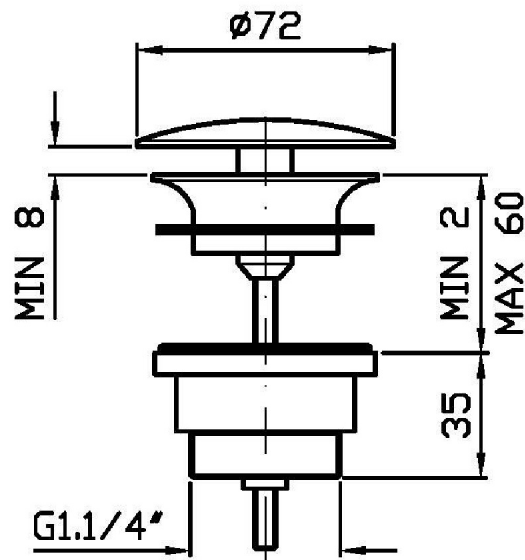

## MISCELLANEOUS

R97760

Disegno Complessivo / Overall Drawing

## MISCELLANEOUS

R97760

Pesi e Misure / Weights and Sizes

Peso ( Kg ) Weight ( lb )	0,36 ( Kg )	0,79 ( lb )
Volume test ( dc3 ) - ( in3 )	0,52 ( dc3 )	31,73 ( in3 )
h ( mm ) - ( in )	95,00 ( mm )	3,74 ( in )
L1 ( mm ) - ( in )	74,00 ( mm )	2,91 ( in )
L2 ( mm ) - ( in )	74,00 ( mm )	2,91 ( in )