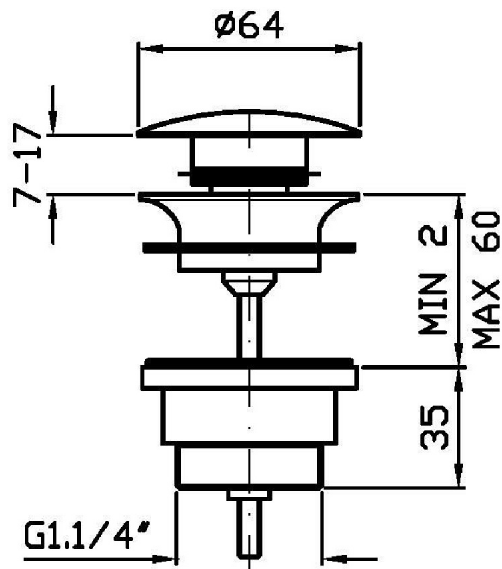

MISCELLANEOUS

R97755

Disegno Complessivo / Overall Drawing