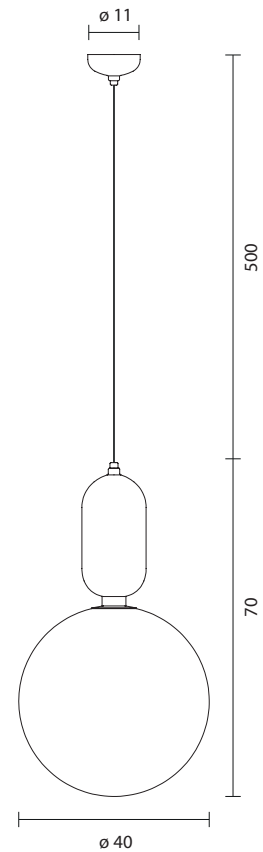

ABALLS T GR
by Jaime Hayon, 2013

Suspension lamp. Base in white, black, golden, copper or platinum ceramic. Diffuser in blown opal matt glass.

Type: Suspension lamp

Environment: Indoor

Structure: Ceramic

Diffuser: Glass

Voltage: 230 V

Supply: Terminal strip

Cable length: 500 cm

Light Source: E27 Halo. Max. 150W
E27 LED 15W 2700K
E27 Fluo. 23W

ABALLS T GR

110000100005 **white**
110000100006 **black**
110000100007 **golden**
110000100008 **copper**
110000100028 **platinum**

 **5.2 kg**
 **7.8 kg**

CE   IP-20