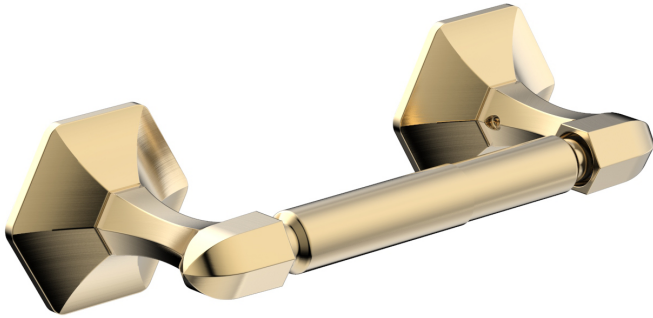

TECHNICAL DETAILS

ADA Compliance: No
Primary Material: Brass

PRODUCT FEATURES

- Style: Traditional
- Collection: Le Verre & La Crosse

CODES & STANDARDS

WARRANTY

Mechanical Warranty: 10 Years from date of purchase.
Finish Warranty: See catalog for further information.