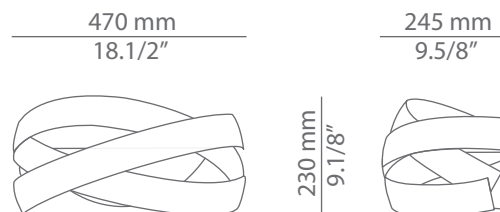

SPECIAL REQUIREMENTS

Custom finishes and versions

We offer custom plated or RAL finishes and shades.
Alternate lamping and sizes available for projects. Consult our offices.

Special instructions