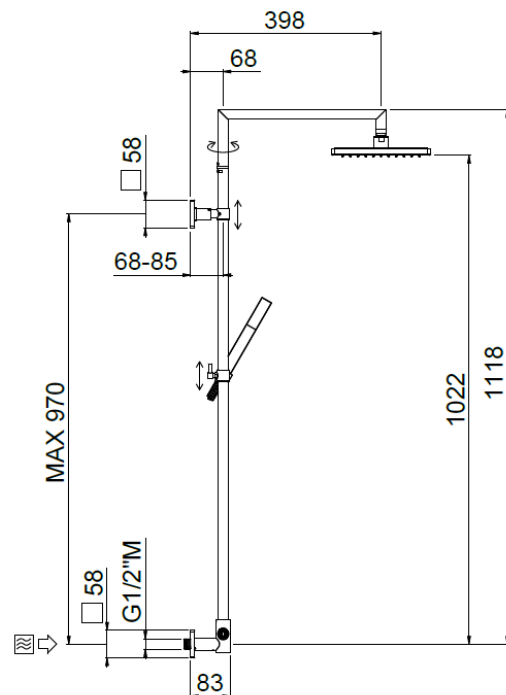

# Turning shower column

Turning shower column, Square shower head  
**32496/ID-CR**

## TECHNICAL INFORMATION

Turning shower column Ø 20 with adjustable mounting with articulated shower holder, built-in holder, adjustable upper holder and diverter. Non-liming inspectable square shower head 20x200 in brass/stainless steel. ABS non-liming one jet square shower. PVC smooth double anti-torsion flexible hose cm 150. CHROME

## SPARE PARTS

## TECHNICAL DRAWING