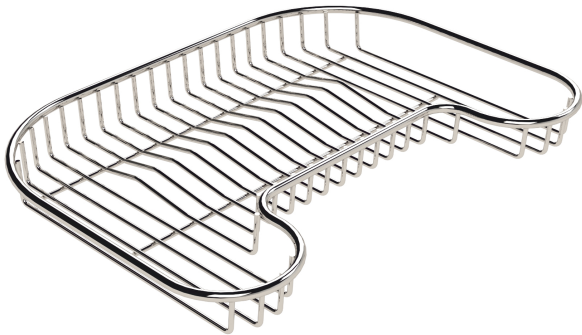

## Stainless steel plate rack 8100 111

Accessories e Complements

Code: 8100 111

### DETAILS

Sink accessories

Plate rack

Dimensions

25x45 cm