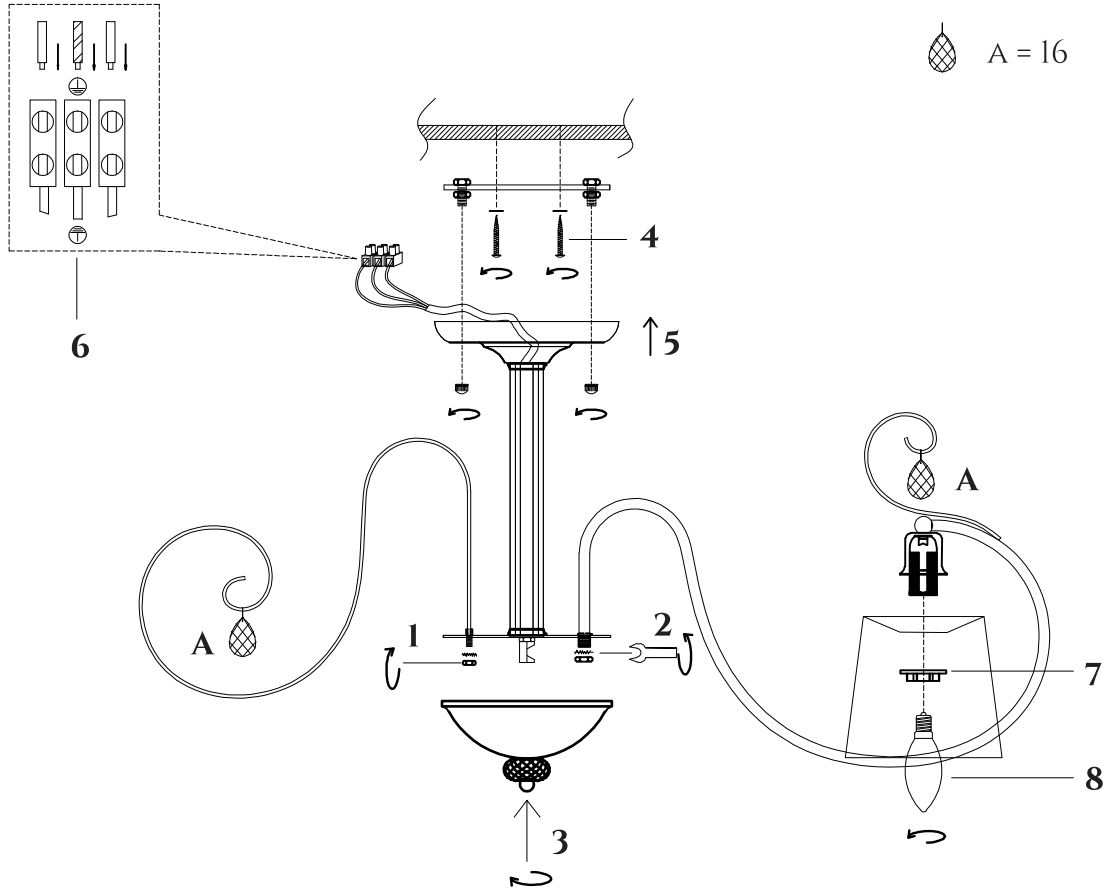

# INSTRUCTION

**MODEL:** FR2020-CL-08-BZ  
CHANDELIER

8 X E14 (40W)

FREYA-LIGHT.COM