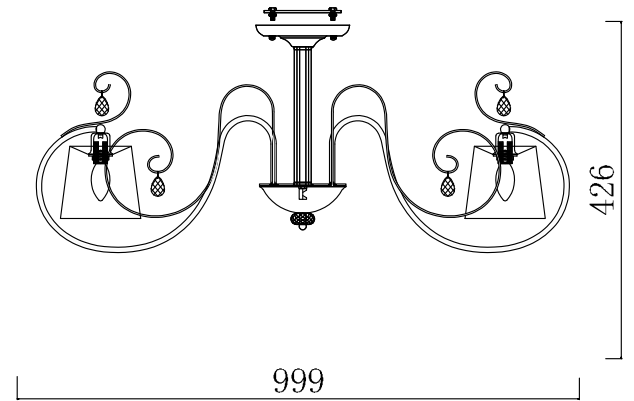

# INSTRUCTION

**MODEL:** FR2020-CL-08-BZ  
CHANDELIER

8 X E14 (40W)

FREYA-LIGHT.COM