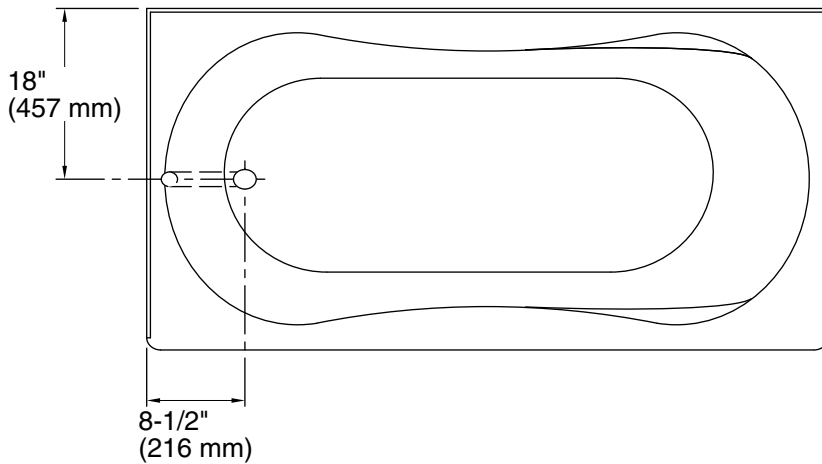

Features

- Generous 6-foot length provides an incredibly spacious bathing area.
- Hourglass shape adds style and elegance to your bathroom.
- Molded lumbar support and armrests offer extra comfort while bathing.
- Integral flange helps prevent water from seeping behind wall and simplifies alcove installation.

Color	Code	Description
	0	White
	96	Biscuit
	47	Almond

No change in measurements if connected with drain illustrated. (K-11677)

Technical Information

All product dimensions are nominal.

Installation:	Three-wall alcove
Drain location:	Left
Basin area, bottom:	55" x 21" (1397 mm x 533 mm)
Basin area, top:	65" x 26" (1651 mm x 660 mm)
Weight:	52 lbs (23.6 kg)
Minimum floor load:	38 lbs/ft ² (185.5 kg/m ²)
Water depth:	15" (381 mm)
Water capacity:	72 gal (272.5 L)
Minimum flat for door:	2-1/4" (56 mm)