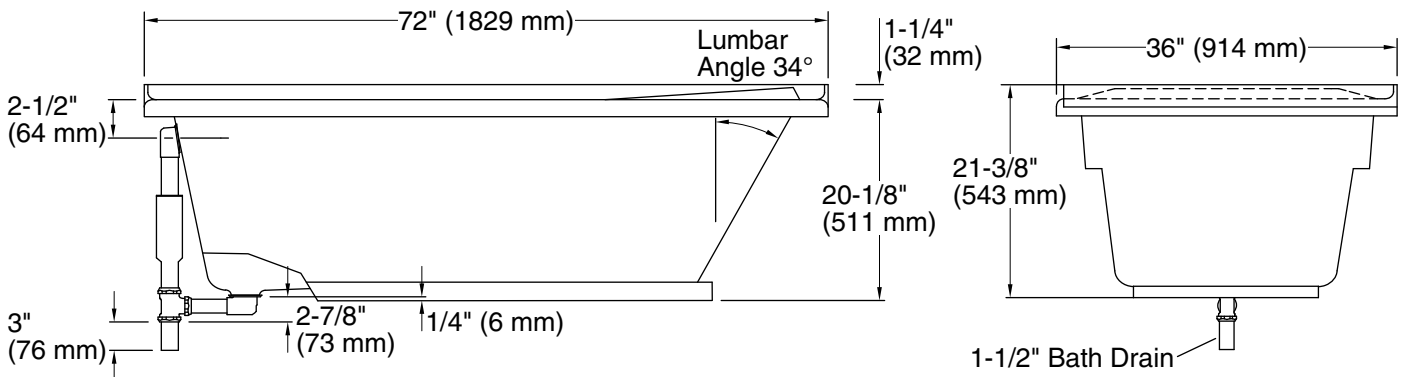

Features

- Generous 6-foot length provides an incredibly spacious bathing area.
- Hourglass shape adds style and elegance to your bathroom.
- Molded lumbar support and armrests offer extra comfort while bathing.
- Integral flange helps prevent water from seeping behind wall and simplifies alcove installation.

Color	Code	Description
	0	White
	96	Biscuit
	47	Almond

No change in measurements if connected with drain illustrated. (K-11677)

Technical Information

All product dimensions are nominal.

Installation:	Three-wall alcove
Drain location:	Left
Basin area, bottom:	55" x 21" (1397 mm x 533 mm)
Basin area, top:	65" x 26" (1651 mm x 660 mm)
Weight:	52 lbs (23.6 kg)
Minimum floor load:	38 lbs/ft ² (185.5 kg/m ²)
Water depth:	15" (381 mm)
Water capacity:	72 gal (272.5 L)
Minimum flat for door:	2-1/4" (56 mm)

Notes

- Measure your actual product for rough-in details. Install this product according to the installation instructions.
- The hot water supply should be 70% of the capacity of the bath or greater. Installations will vary.
- Bath may require shimming if installing an apron.