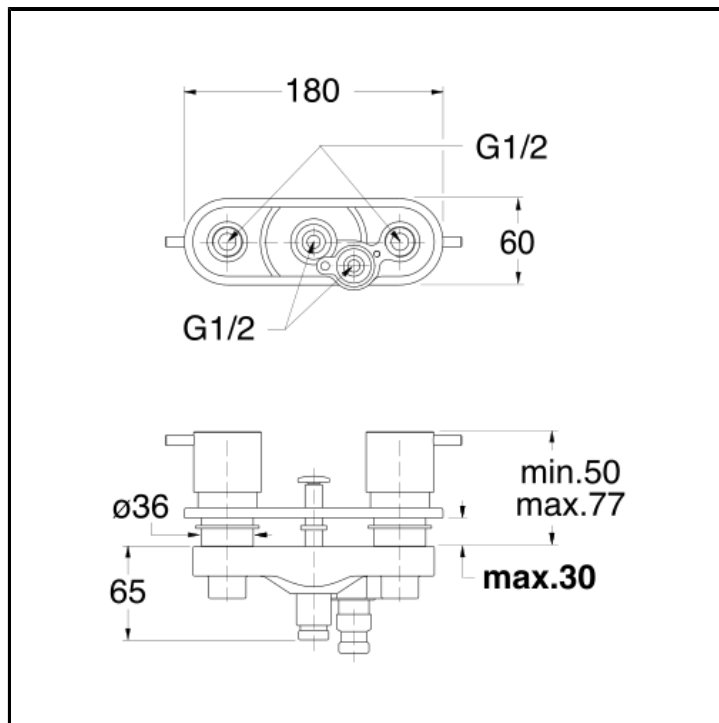

Deck mounted bath mixer with 2 outlet diverter and metal plate

FINITURE

 Chrome

CHARACTERISTICS

-

COMMAND

- Bicomando

INSTALLATION

- Tub edge

TPOLOGY

-

ENVIRONMENT

- Bathroom