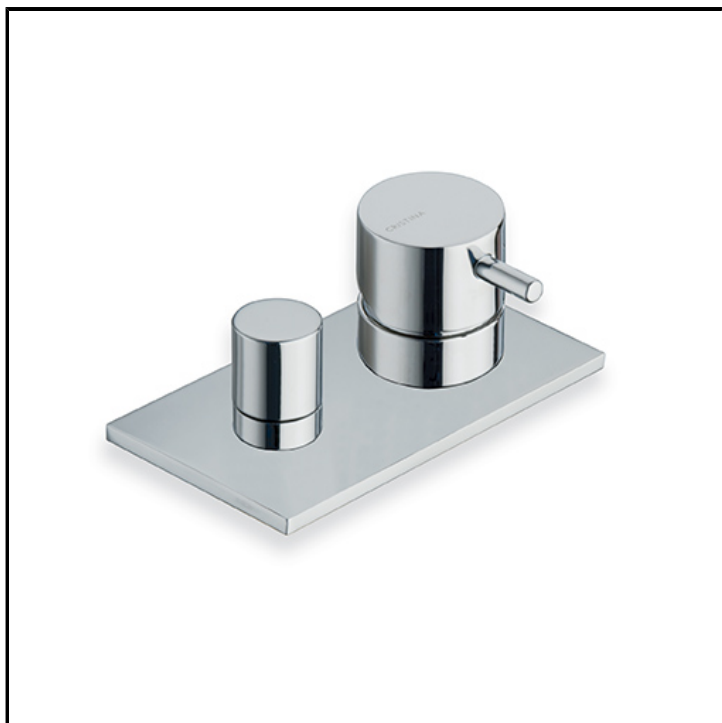

Deck mounted bath mixer with 2 outlet diverter and metal plate

FINITURE

 Chrome

CHARACTERISTICS

-

COMMAND

- Monocontrol

INSTALLATION

- Tub edge

TPOLOGY

-

ENVIRONMENT

- Bathroom