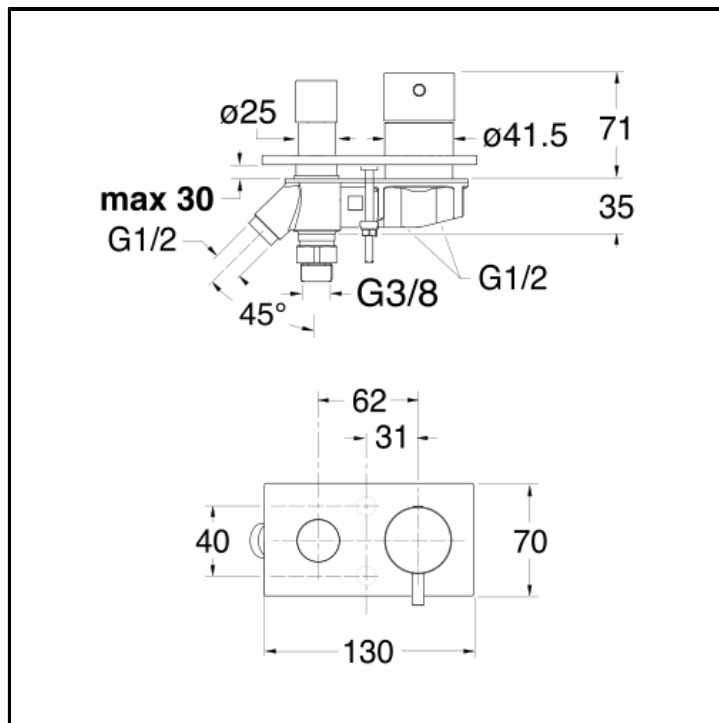

Deck mounted bath mixer with 2 outlet diverter and metal plate

FINITURE

 Chrome

CHARACTERISTICS

-

COMMAND

- Monocontrol

INSTALLATION

- Tub edge

TPOLOGY

-

ENVIRONMENT

- Bathroom