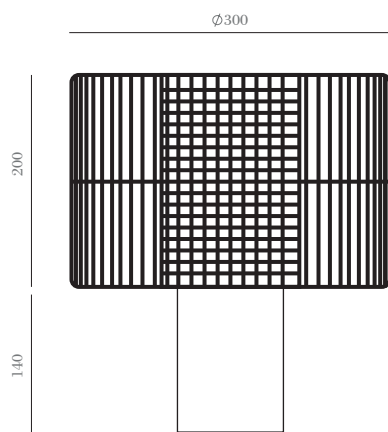

# Hedula

Designed by AC Studio 2020

S1150 + 1160/30