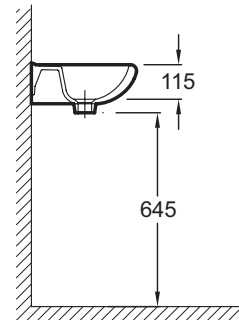

E4338

Collection: BRIVE

Finish*:

00 - White

Main features:

Features

- DIMENSIONS: 45 x 35 cm
- MATERIAL: Ceramic
- FAUCET DRILLING: 1 tap hole
- TAP DRILLING: 1 tap hole
- OVERFLOW: With overflow hole
- Functional design with backsplash
- WEIGHT: 8.2 kg
- INSTALLATION TYPE: Self-supporting
- FIXINGS: Bolts
- INSTALLATION: STANDARD
- PRODUCT INCLUDED: (Tap not included)

Consumer benefits

- PRACTICAL: Ledge for practical, day-to-day use

Technical drawing

Product Specification: Handwash basin 45 cm. E4338. Collection: BRIVE. DIMENSIONS: 45 x 35 cm. WEIGHT: 8.2 kg. MATERIAL: Ceramic. INSTALLATION TYPE: Self-supporting. FAUCET DRILLING: 1 tap hole. FIXINGS: Bolts. TAP DRILLING: 1 tap hole. INSTALLATION: STANDARD. OVERFLOW: With overflow hole. PRODUCT INCLUDED: (Tap not included). Functional design with backsplash.