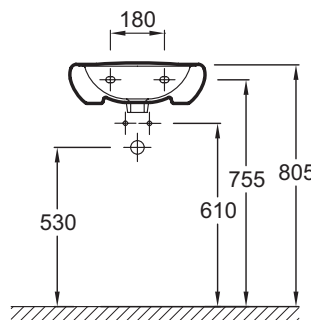

E4338

Collection: BRIVE

Finish*:

00 - White

Main features:

Features

- DIMENSIONS: 45 x 35 cm
- MATERIAL: Ceramic
- FAUCET DRILLING: 1 tap hole
- TAP DRILLING: 1 tap hole
- OVERFLOW: With overflow hole
- Functional design with backsplash
- WEIGHT: 8.2 kg
- INSTALLATION TYPE: Self-supporting
- FIXINGS: Bolts
- INSTALLATION: STANDARD
- PRODUCT INCLUDED: (Tap not included)

Consumer benefits

- PRACTICAL: Ledge for practical, day-to-day use

Technical drawing

Product Specification: Handwash basin 45 cm. E4338. Collection: BRIVE. DIMENSIONS: 45 x 35 cm. WEIGHT: 8.2 kg. MATERIAL: Ceramic. INSTALLATION TYPE: Self-supporting. FAUCET DRILLING: 1 tap hole. FIXINGS: Bolts. TAP DRILLING: 1 tap hole. INSTALLATION: STANDARD. OVERFLOW: With overflow hole. PRODUCT INCLUDED: (Tap not included). Functional design with backsplash.