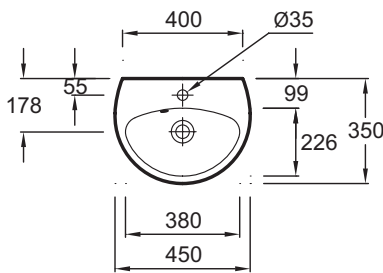

E4338

Collection: BRIVE

Finish*:

00 - White

Main features:

Features

- DIMENSIONS: 45 x 35 cm
- MATERIAL: Ceramic
- FAUCET DRILLING: 1 tap hole
- TAP DRILLING: 1 tap hole
- OVERFLOW: With overflow hole
- Functional design with backsplash
- WEIGHT: 8.2 kg
- INSTALLATION TYPE: Self-supporting
- FIXINGS: Bolts
- INSTALLATION: STANDARD
- PRODUCT INCLUDED: (Tap not included)

Consumer benefits

- PRACTICAL: Ledge for practical, day-to-day use

Technical drawing

Product Specification: Handwash basin 45 cm. E4338. Collection: BRIVE. DIMENSIONS: 45 x 35 cm. WEIGHT: 8.2 kg. MATERIAL: Ceramic. INSTALLATION TYPE: Self-supporting. FAUCET DRILLING: 1 tap hole. FIXINGS: Bolts. TAP DRILLING: 1 tap hole. INSTALLATION: STANDARD. OVERFLOW: With overflow hole. PRODUCT INCLUDED: (Tap not included). Functional design with backsplash.