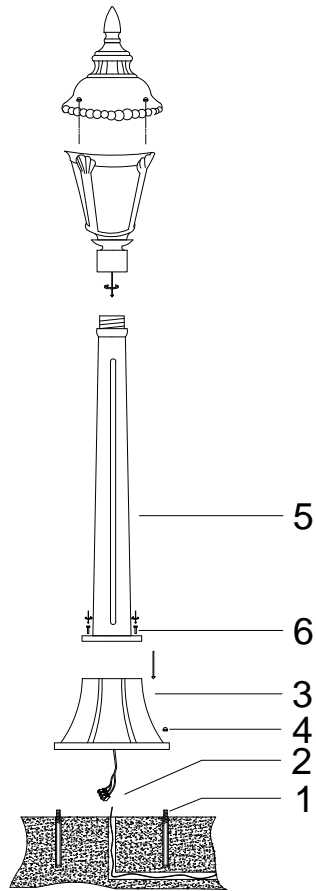

Instruction

O028FL-01GN

1 x E27 (60W)

Model: O028FL-01GN
Collection: Outdoor
Series: Goiri

Floor Lamps