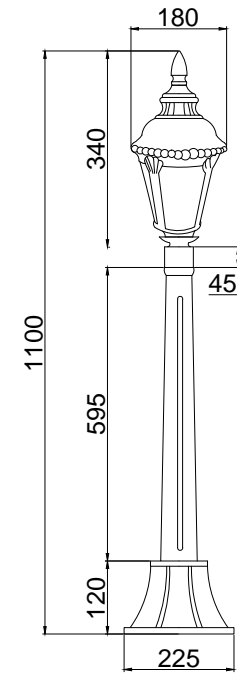

Instruction

O028FL-01GN

1 x E27 (60W)

Model: O028FL-01GN
Collection: Outdoor
Series: Goiri

Floor Lamps