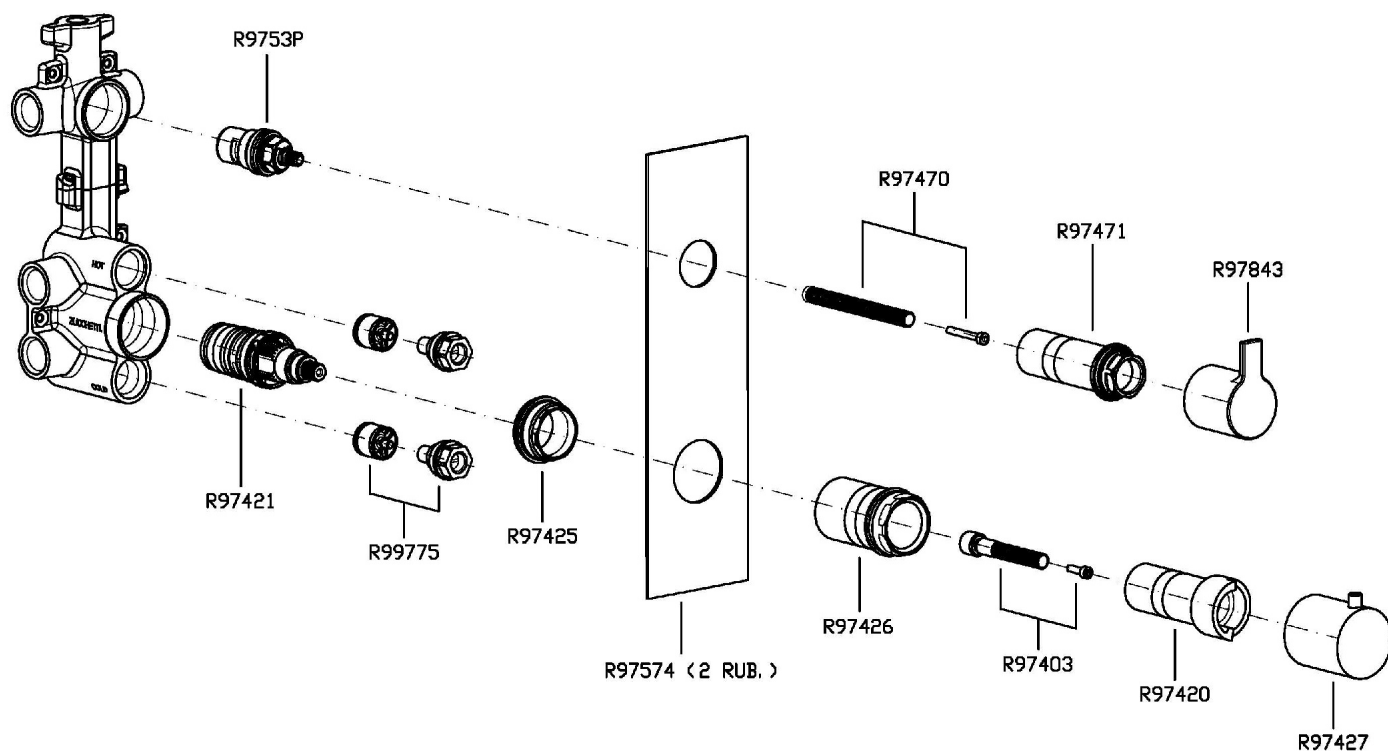

1/2" built-in thermostatic shower mixer with 2 stop valves.

R97821

Parte incasso. / Built-in part.

Finiture / Finishes

Cromo / Chrome

Nickel Spazzolato /
Brushed Nickel

C3

ON

ZON660

Disegno Complessivo / Overall Drawing

ON

ZON660

Esplosi / Exploded

ON

ZON660 Portate / Flowrates (lt/min)

PRESSIONE PRESSURE	1 BAR	2 BAR	3 BAR	4 BAR	5 BAR
1 RUBINETTO APERTO P1 1 STOP VALVE OPEN	13,2	18,4	22,7	26,2	29,2
2 RUBINETTI APERTI P2 2 STOP VALVES OPEN	16,5	23,6	29	33,3	37,6
P3					
P4					
P5					

ON

ZON660 Pesì e Misure / Weights and Sizes

Peso (Kg) Weight (lb)	1,7 (Kg)	3,74782 (lb)
Volume (dc3) - (in3)	11 (dc3)	0,000671 (in3)
h (mm) - (in)	90 (mm)	3,543309 (in)
L1 (mm) - (in)	335 (mm)	13,1889835 (in)
L2 (mm) - (in)	365 (mm)	14,3700865 (in)