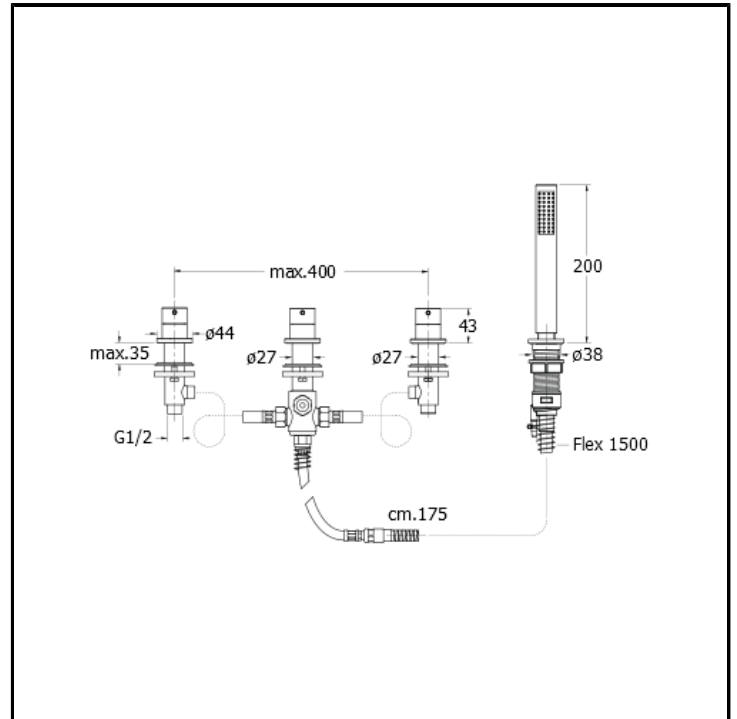

4 hole deck mounted bath mixer with pull-out anti-lime hand shower, 2 outlets diverter and FOLLOW ME

FINITURE

- White matt
- Chrome
- Polished black chrome
- Brushed black chrome
- Polished metallic
- Brushed metallic
- Black matt
- Yellow gold oro
- PVD polished rose gold
- PVD brushed rose gold
- Brushed old brass

CHARACTERISTICS

-

FEATURES FROM TECHNOLOGIES

-

COMMAND

- Bicomando

INSTALLATION

- Tub edge