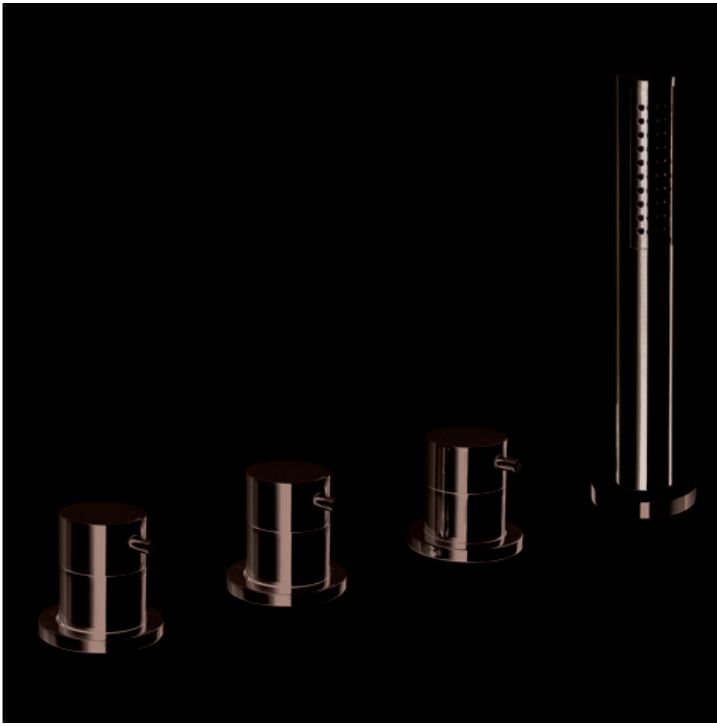

4 hole deck mounted bath mixer with pull-out anti-lime hand shower, 2 outlets diverter and FOLLOW ME

FINITURE

- White matt
- Chrome
- Polished black chrome
- Brushed black chrome
- Polished metallic
- Brushed metallic
- Black matt
- Yellow gold oro
- PVD polished rose gold
- PVD brushed rose gold
- Brushed old brass

CHARACTERISTICS

-

FEATURES FROM TECHNOLOGIES

-

COMMAND

- Bicomando

INSTALLATION

- Tub edge