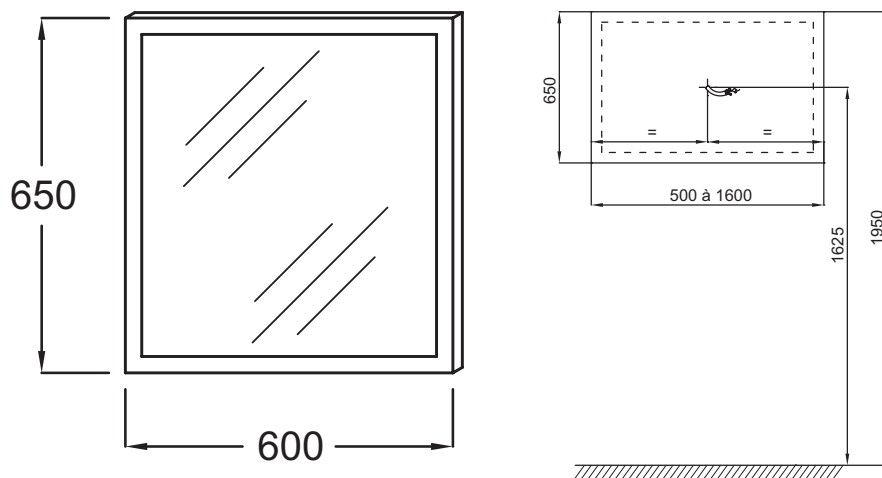

EB1440

Collection: NO COLLECTION

Finish*:

NF - Sans finition

Main features:

Features

- DIMENSIONS: 60 x 4.30 x 65 cm
- MATERIAL: Glass
- POWER: 230V, 10W, class II, IP 44
- TEMPERATURE: 4000° K
- WEIGHT: 7 kg
- INSTALLATION TYPE: Wall-mount
- ANTI-STEAM: Yes

Technical drawing

Product Specification: Mirror 60 cm - edge lighting and anti-steam feature. EB1440. Collection: NO COLLECTION. DIMENSIONS: 60 x 4.30 x 65 cm. WEIGHT: 7 kg. MATERIAL: Glass. INSTALLATION TYPE: Wall-mount. POWER: 230V, 10W, class II, IP 44. ANTI-STEAM: Yes. TEMPERATURE: 4000° K.