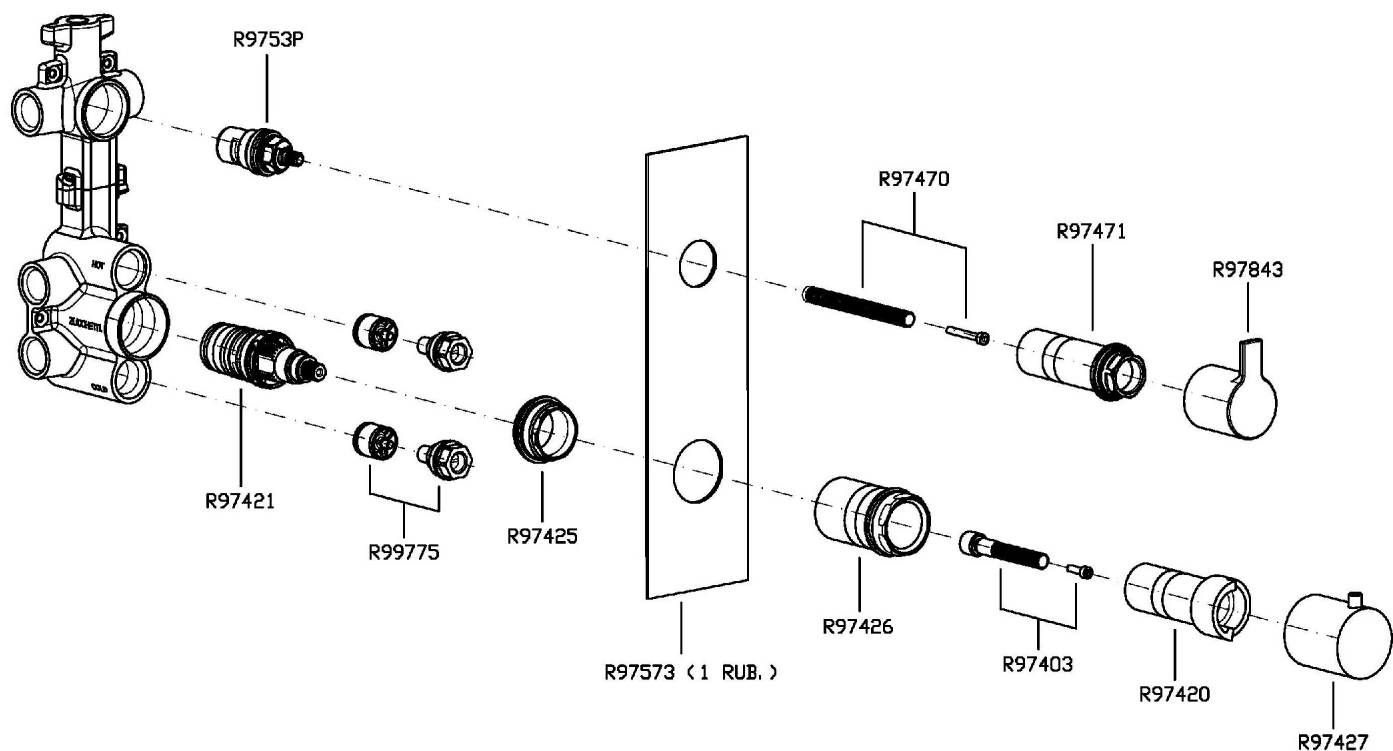

1/2" built-in thermostatic shower mixer with stop valve.

R97820

Parte incasso. / Built-in part.

Finiture / Finishes

Cromo / Chrome

Nickel Spazzolato /
Brushed Nickel

C3

ON

ZON659

Disegno Complessivo / Overall Drawing

ON

ZON659

Esplosi / Exploded

ON

ZON659 Portate / Flowrates (lt/min)

PRESSIONE PRESSURE	1 BAR	2 BAR	3 BAR	4 BAR	5 BAR
1 RUBINETTO APERTO P1 1 STOP VALVE OPEN	13,2	18,4	22,7	26,2	29,2
P2					
P3					
P4					
P5					

ON

ZON659 Pesì e Misure / Weights and Sizes

Peso (Kg) Weight (lb)	1,7 (Kg)	3,74782 (lb)
Volume (dc3) - (in3)	11 (dc3)	0,000671 (in3)
h (mm) - (in)	90 (mm)	3,543309 (in)
L1 (mm) - (in)	335 (mm)	13,1889835 (in)
L2 (mm) - (in)	365 (mm)	14,3700865 (in)