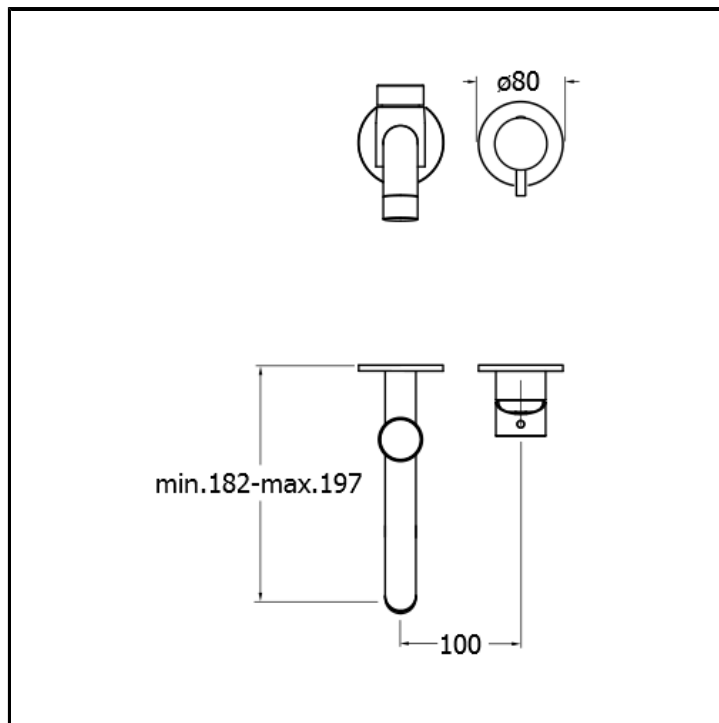

Wall mounted bath mixer external parts for CRICS200 (right side) - CRICS201 (left side) with diverter

FINITURE

- White matt
- Chrome
- Polished black chrome
- Brushed black chrome
- Polished metallic
- Brushed metallic
- Black matt
- Yellow gold oro
- PVD polished rose gold
- PVD brushed rose gold
- Brushed old brass