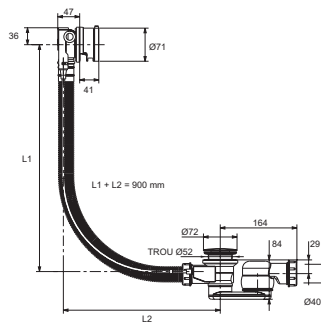

E6D134

Collection: NO COLLECTION

Finish*:

CP - Chrome

Main features:

Features

- **DIMENSIONS:** 90 x 0 cm
- **MATERIAL:** 54
- **BATH WELL LENGTH:** 122 cm
- Waste fed via overflow, extra-slim trap (85 mm high above waste hole) and long cable (775 mm). Overflow and waste cover in chrome. Install with wall fittings such as Modulo. Compatible with all acrylic bath models (except Evok collection). This model is not compatible with the Elite bath with oblong overflow.
- **WEIGHT:** 0.6 kg
- **NORMS AND REGULATION:** A.C.S.
- **BATH WELL WIDTH:** from 63 to 43 cm
- Compatible with all acrylic bath models (except Evok collection). This model is not compatible with the Elite bath with oblong overflow.

Consumer benefits

- **PRACTICAL:** Bath fills via the overflow - enjoy your shower space without the projecting bath spout!
- **SAFETY:** No projecting tap spout, more comfort for adults and safety for children!
- **DESIGN:** Chrome finish for the overflow and waste cover, marked with the elegant Jacob Delafon signature

Technical drawing

Product Specification: Waste fed by overflow. E6D134. Collection: NO COLLECTION. DIMENSIONS: 90 x 0 cm. WEIGHT: 0.6 kg. MATERIAL: 54. NORMS AND REGULATION: A.C.S.. BATH WELL LENGTH: 122 cm. BATH WELL WIDTH: from 63 to 43 cm. Waste fed via overflow, extra-slim trap (85 mm high above waste hole) and long cable (775 mm). Overflow and waste cover in chrome. Install with wall fittings such as Modulo. Compatible with all acrylic bath models (except Evok collection). This model is not compatible with the Elite bath with oblong overflow.. Compatible with all acrylic bath models (except Evok collection). This model is not compatible with the Elite bath with oblong overflow..