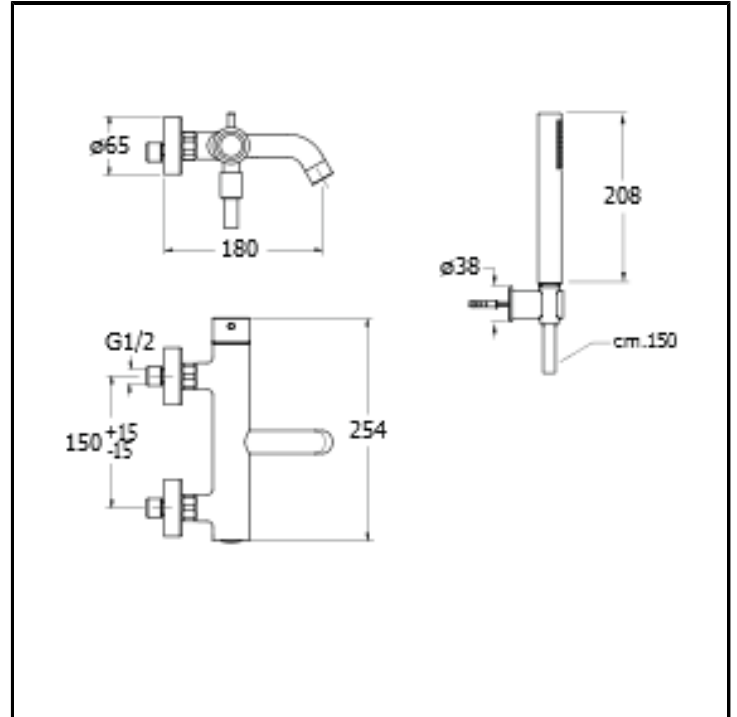

External bath mixer with LONG LIFE flexible hose and anti-lime hand shower

FINITURE

- White matt
- Chrome
- Polished black chrome
- Brushed black chrome
- Polished metallic
- Brushed metallic
- Black matt
- Yellow gold oro
- PVD polished rose gold
- PVD brushed rose gold
- Brushed old brass