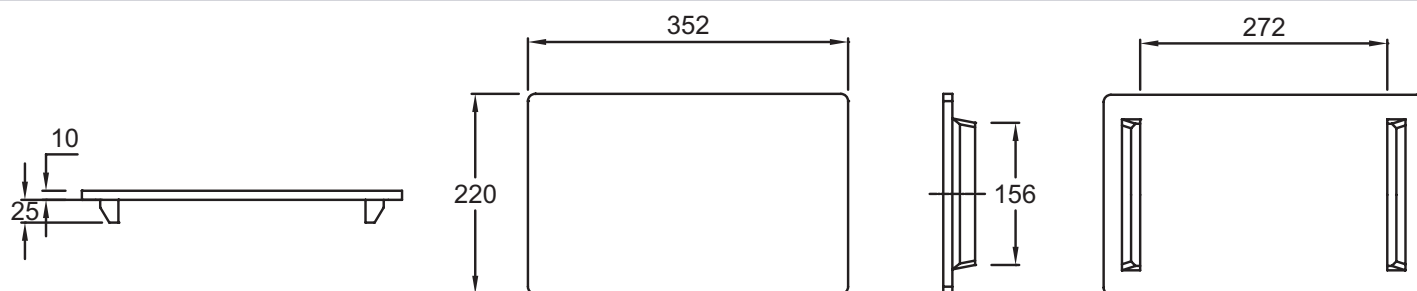

E4916

Collection: TERRACE

Finish*:

P6 - Natural Oak

Features

- DIMENSIONS: 22 x 35.20 cm
- MATERIAL: 54
- INSTALLATION: Countertop
- WEIGHT: 0.6 kg
- INSTALLATION TYPE: Countertop

Consumer benefits

- PRATICAL: Holds daily items

Optional products

- Plan-vasques TERRACE

Technical drawing

Product Specification: Tray for vanity top. E4916. Collection: TERRACE. DIMENSIONS: 22 x 35.20 cm. WEIGHT: 0.6 kg. MATERIAL: 54. INSTALLATION TYPE: Countertop. INSTALLATION: Countertop.