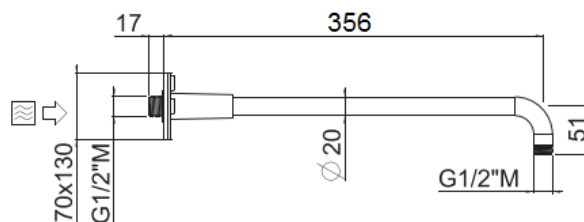

Tondo with holder

Shower arm Tondo with holder L.35cm

Art. 20020C30-SUP-CR

TECHNICAL INFORMATION

Brass shower arm $\varnothing 20 \frac{1}{2}$ " mm with shower arm holder for shower heads of huge dimensions. Wheelbase 35 cm. CHROME

FEATURES

PICTURE

TECHNICAL DRAWING

SPARE PARTS

FINISHINGS