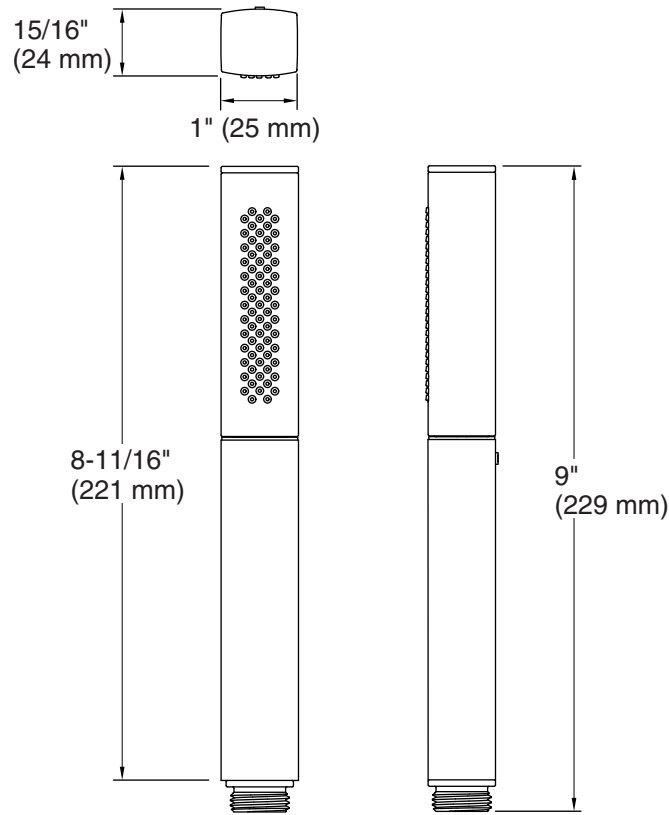

Technical Information

All product dimensions are nominal.

Notes

Install this product according to the installation guide.

Plumbing codes may require an atmospheric vacuum breaker (such as the KOHLER K-9660) be installed in-line to handshowers. Consult with local plumbing codes.

NOTE: Handshower contains flow regulating check valve for backflow prevention.