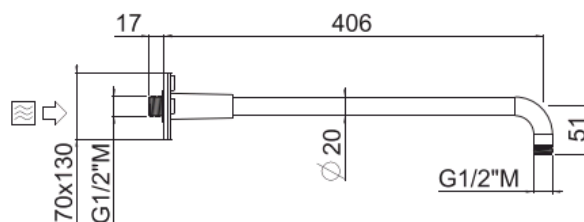

Tondo with holder

Shower arm Tondo with holder L.40cm

Art. 20020C35-SUP-CR

TECHNICAL INFORMATION

Brass shower arm $\varnothing 20 \frac{1}{2}$ " mm with shower arm holder for shower heads of huge dimensions. Wheelbase 40 cm. CHROME

FEATURES

PICTURE

TECHNICAL DRAWING

SPARE PARTS

FINISHINGS